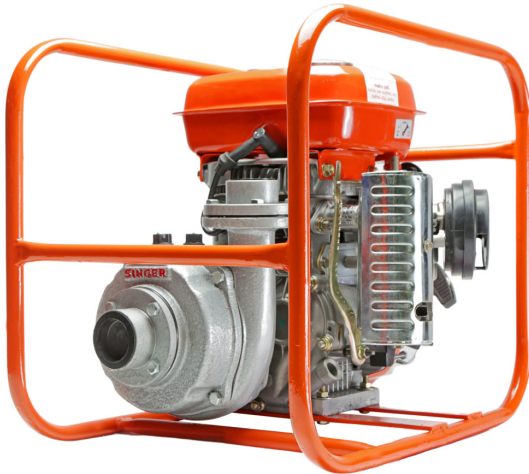

SINGER®

Singer Agro Pump - 210Ft, 1.50" X 1.25", 4.0HP

Model No: WP-DI-SG-S

Price:

Rs. 134,999

Warranty:

1 Years(s) manufacturer warranty.
1 Year Manufacturer Warranty.

Delivery:

Specifications:

- Type: Agro Pumps
- Motor (HP): 4
- Total Head: 210 ft
- Suction Lift: 25 ft
- Pipe Dimension: 1.50" X 1.25"
- Capacity (gln/h): 3250
- Engine: Greaves
- Other Information: Kerosene

Date: 2024-09-08 07:15