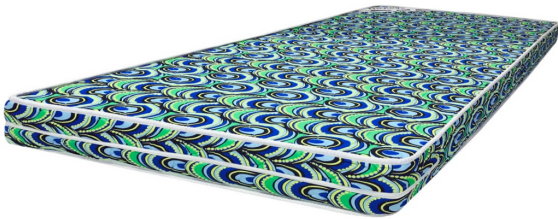

Cool Foam Mattress 84x72x4 (WFL-CF-84X72X4-SS)

Model No: WFL-CF-84X72X4-SS

Price:

Rs. 39,399

Warranty:

7 Years(s) manufacturer warranty.

7 Years Warranty

Delivery: