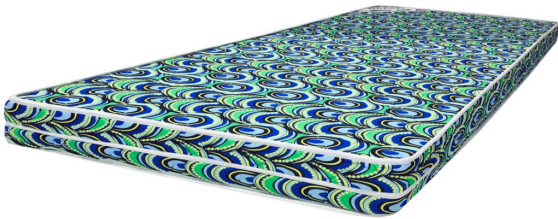

Cool Foam Mattress 78x60x4 (WFL-CF-78X60X4-SS)

Model No: WFL-CF-78X60X4-SS

Price:

Rs. 29,899

Warranty:

7 Years(s) manufacturer warranty.

7 Years Warranty

Delivery: