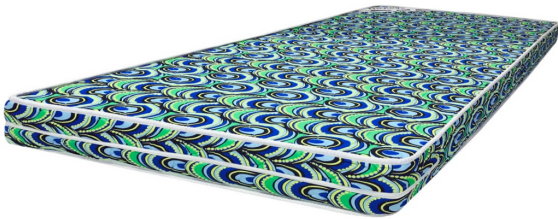

## Cool Foam Mattress 78x48x4 (WFL-CF-78X48X4-SS)

Model No: WFL-CF-78X48X4-SS