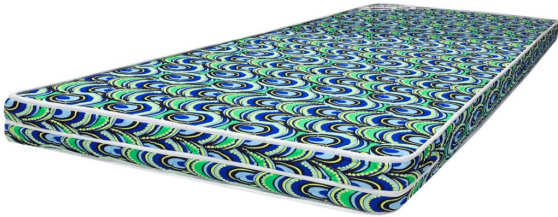

Cool Foam Mattress 75x60x4 (WFL-CF-75X60X4-SS)

Model No: WFL-CF-75X60X4-SS

Price:

Rs. 28,699

Warranty:

7 Years(s) manufacturer warranty.

7 Years Warranty

Delivery: