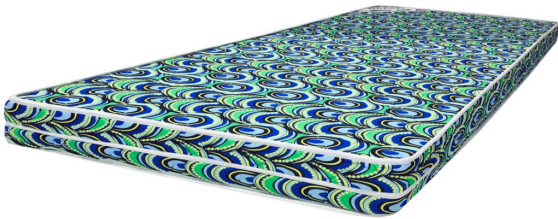

Cool Foam Mattress 75x48x4 (WFL-CF-75X48X4-SS)

Model No: WFL-CF-75X48X4-SS

Price:

Rs. 23,599

Warranty:

7 Years(s) manufacturer warranty.

7 Years Warranty

Delivery: