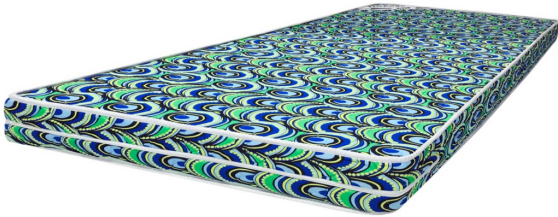

Cool Foam Mattress 75x36x4 (WFL-CF-75X36X4-SS)

Model No: WFL-CF-75X36X4-SS

Price:

Rs. 17,899

Warranty:

7 Years(s) manufacturer warranty.

7 Years Warranty

Delivery: