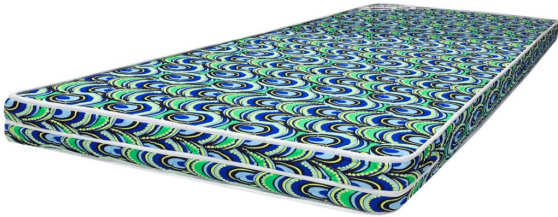

Cool Foam Mattress 72x72x4 (WFL-CF-72X72X4-SS)

Model No: WFL-CF-72X72X4-SS

Price:

Rs. 32,999

Warranty:

7 Years(s) manufacturer warranty.

7 Years Warranty

Delivery: