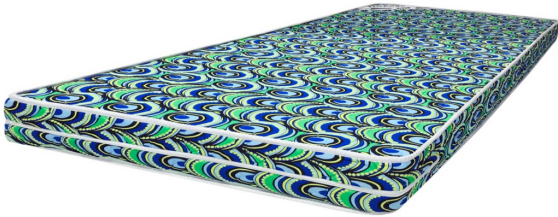

Cool Foam Mattress 72x60x4 (WFL-CF-72X60X4-SS)

Model No: WFL-CF-72X60X4-SS

Price:

Rs. 27,799

Warranty:

7 Years(s) manufacturer warranty.

7 Years Warranty

Delivery: