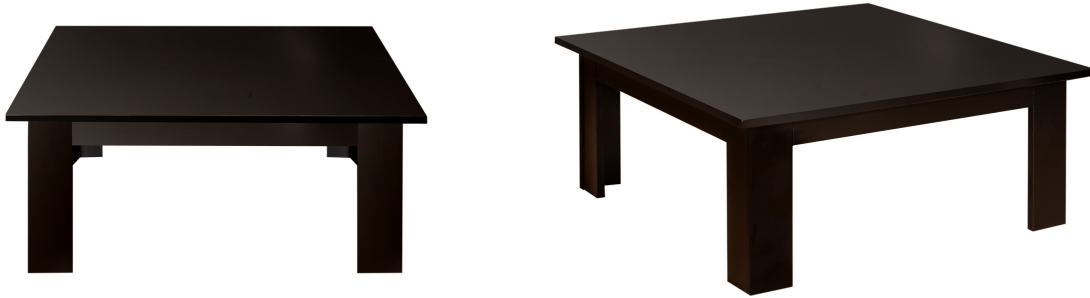

Classic Coffe Table - Black (WF-CLASSIC-BL-S)

Model No: WF-CLASSIC-BL-S

Price:

Rs. 34,999

Warranty:

1 Years(s) manufacturer warranty.

1 Year Comprehensive Warranty (Only For Manufacturing & Timber Defects.) Fabric, PVC & Leather Defects Will Not Cover.

Delivery:

Delivery - Standard 14 Working Days.

- Delivery Within 7 To 14 Working Days (After Payment Is Made).
- Orthopedic Spring Mattresses And Other Mattresses - Delivery Within 7 To 14 Working Days (After Payment Is Made).
- For Signature Easy Kitchen Products (Pantry Cupboards) - Delivery Within 7 To 10 Working Days (After Payment Is Made).
- For ALUMEX Products - Delivery Within 10 To 14 Working Days (After Payment Is Made).
- For On Order Products - Delivery Within 10 To 15 Working Days (After Payment Is Made).
- For Any Invoice Up To Rs.9,999, A Delivery Rate Of Rs.500 Will Be Charged.

Specifications:

- :Type: Coffe Table
- :Material: Trated Rubber Wood
- :Finish: Wooden Top
- :Care Instrcutions: Wipe Clean Using A Damp Cloth And A Mild Cleaner, Wipe Dry With A Clean Cloth
- :Country Of Origin: Sri Lanka
- :Dimensions: L - 90cm X W - 90cm X H - 40cm
- :Colors: Black