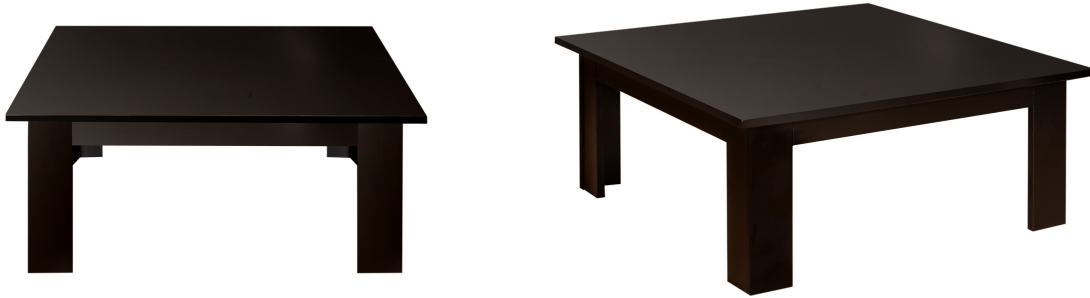

Classic Coffe Table - Black (WF-CLASSIC-BL-S)

Model No: WF-CLASSIC-BL-S

Price:

Rs. 53,999

Warranty:

1 Years(s) manufacturer warranty.

1 Year Comprehensive Warranty (Only For Manufacturing & Timber Defects.) Fabric, PVC & Leather Defects Will Not Cover.

Delivery:

Delivery - Standard 14 Working Days.

- Delivery Within 7 To 14 Working Days (After Payment Is Made).
- Orthopedic Spring Mattresses And Other Mattresses - Delivery Within 7 To 14 Working Days (After Payment Is Made).
- For Signature Easy Kitchen Products (Pantry Cupboards) - Delivery Within 7 To 10 Working Days (After Payment Is Made).
- For ALUMEX Products - Delivery Within 10 To 14 Working Days (After Payment Is Made).
- For On Order Products - Delivery Within 10 To 15 Working Days (After Payment Is Made).
- For Any Invoice Up To Rs.9,999, A Delivery Rate Of Rs.500 Will Be Charged.

Specifications:

- :Type: Coffe Table
- :Material: Trated Rubber Wood
- :Finish: Wooden Top
- :Care Instrcutions: Wipe Clean Using A Damp Cloth And A Mild Cleaner, Wipe Dry With A Clean Cloth
- :Country Of Origin: Sri Lanka
- :Dimensions: L - 90cm X W - 90cm X H - 40cm
- :Colors: Black