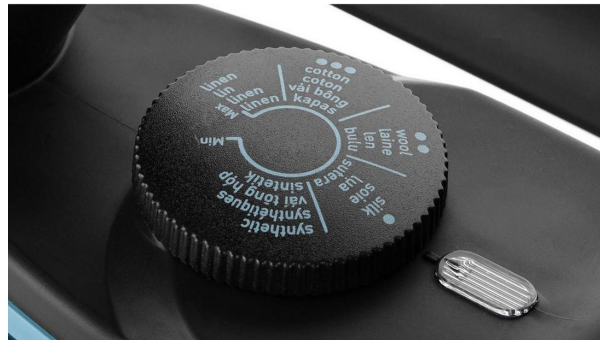

## Tefal Dry Iron Classical 1200W

Model No: TFFS2920MO

## **Specifications:**

---

- Type: Dry Iron
- Power / Wattage: 1200 Watts
- Soleplate Type: Non-Stick Soleplate
- Other Information: Light Weight For Easy Handling

Date: 2025-04-04 00:16