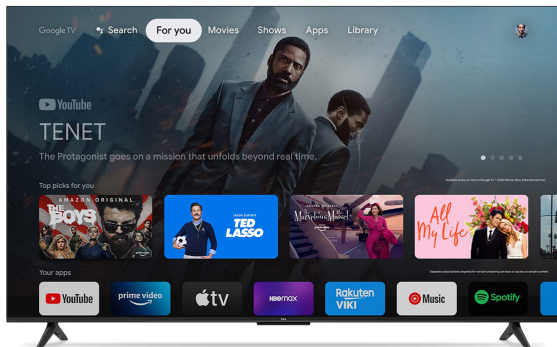

TCL 75" 4K HDR Google TV - TCL75P635

Model No: TCL75P635

Price:

Rs. 529,999

Warranty:

2 Years(s) manufacturer warranty.
2 Year Manufacturer Warranty.

Delivery:

Delivery - Standard 3 To 5 Working Days.

Specifications:

- Type: 4K UHD Android TV
- Screen Size: 75"
- Display Type: LED
- Display Resolution: 3840×2160
- Viewing Angle: 178°/178°
- Brightness: 270
- Color: 1.07G (8 bit + FRC)
- Refresh Rate: 60Hz
- Backlight Type: DLED
- Noise Reduction: Y
- Design - Info: Plastic , Bezel less
- Design - Frame Colour: Black
- Design - Stand Design: Ultra Slim
- Picture (Processing) - Colour Enhancement: Y
- Picture (Processing) - Clarity Enhancement: Y
- Picture (Processing) - Contrast Enhancement: Yes
- Picture (Processing) - Picture Modes: Dynamic, Standard, Smart HDR, Sport, Movie (Game, PC)
- Picture (Processing) - HDR (High Dynamic Range) Compatibility: HDR 10
- Picture (Processing) - Picture Processor: 32-bit A55×4 1.3GHz , GPU : G31x2 800MHz AIPQ Engine - Gen 2
- Picture (Processing) - Motion Enhancer: Motion Clear On, Off
- Picture (Processing) - Video Signal Support: Up to 4K@60Hz-12bit 4:2:2, 4K@60Hz-8bit 4:4:4
- Sound (Speakers / Amplifier) - Speaker Type: Integrated Speaker Boxes (Bottom Side)
- Sound (Speakers / Amplifier) - Audio Power Output: 2 x 9.5W
- Sound (Processing) - Sound Modes: Standard, Movie, Music, Voice, Game, Stadium, Personal
- Sound (Processing) - Dolby Audio Format Dupport: MS12Z wit Dolby & DTS
- Sound (Processing) - DTS Audio Format Support: Dolby Audio DTS-HD Decoding