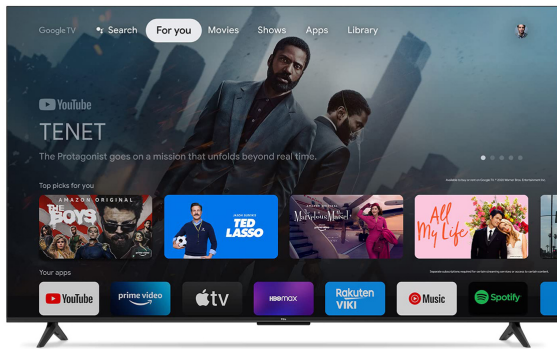

## TCL 70" 4K HDR Google TV - TCL70P635

Model No: TCL70P635

## **Specifications:**

---

- Type: 4K UHD Android TV
- Screen Size: 70"
- Display Type: LED
- Display Resolution: 3840×2160
- Viewing Angle: 178°/178°
- Brightness: 270
- Color: 1.07G (8 bit + FRC)
- Refresh Rate: 60Hz
- Backlight Type: DLED
- Noise Reduction: Y
- Design - Info: Plastic , Bezel less
- Design - Frame Colour: Black
- Design - Stand Design: Ultra Slim
- Picture (Processing) - Colour Enhancement: Y
- Picture (Processing) - Clarity Enhancement: Y
- Picture (Processing) - Contrast Enhancement: Yes
- Picture (Processing) - Picture Modes: Dynamic, Standard, Smart HDR, Sport, Movie (Game, PC)
- Picture (Processing) - HDR (High Dynamic Range) Compatibility: HDR 10
- Picture (Processing) - Picture Processor: 32-bit A55×4 1.3GHz , GPU : G31x2 800MHz AIPQ Engine - Gen 2
- Picture (Processing) - Motion Enhancer: Motion Clear On, Off
- Picture (Processing) - Video Signal Support: Up to 4K@60Hz-12bit 4:2:2, 4K@60Hz-8bit 4:4:4
- Sound (Speakers / Amplifier) - Speaker Type: Integrated Speaker Boxes (Bottom Side)
- Sound (Speakers / Amplifier) - Audio Power Output: 2 x 9.5W
- Sound (Processing) - Sound Modes: Standard, Movie, Music, Voice, Game, Stadium, Personal
- Sound (Processing) - Dolby Audio Format Dupport: MS12Z wit Dolby & DTS
- Sound (Processing) - DTS Audio Format Support: Dolby Audio DTS-HD Decoding