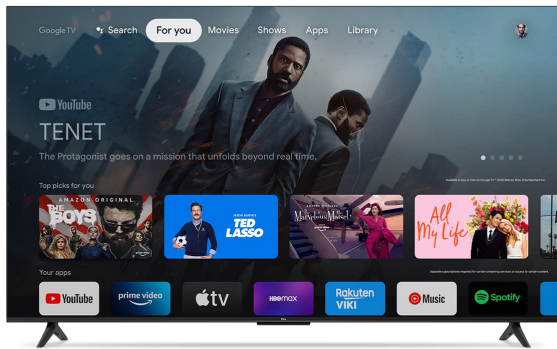

## TCL 65" 4K HDR Google TV - TCL65P635

Model No: TCL65P635

## **Specifications:**

---

- Type: 4K UHD Android TV
- Screen Size: 65"
- Display Type: LED
- Display Resolution: 3840×2160
- Viewing Angle: 178°/178°
- Brightness: 270
- Color: 1.07G (8 bit + FRC)
- Refresh Rate: 60Hz
- Backlight Type: DLED
- Noise Reduction: Y
- Design - Info: Plastic , Bezel less
- Design - Frame Colour: Black
- Design - Stand Design: Ultra Slim
- Picture (Processing) - Colour Enhancement: Y
- Picture (Processing) - Clarity Enhancement: Y
- Picture (Processing) - Contrast Enhancement: Yes
- Picture (Processing) - Picture Modes: Dynamic, Standard, Smart HDR, Sport, Movie (Game, PC)
- Picture (Processing) - HDR (High Dynamic Range) Compatibility: HDR 10
- Picture (Processing) - Picture Processor: 32-bit A55×4 1.3GHz , GPU : G31x2 800MHz AIPQ Engine - Gen 2
- Picture (Processing) - Motion Enhancer: Motion Clear On, Off
- Picture (Processing) - Video Signal Support: Up to 4K@60Hz-12bit 4:2:2, 4K@60Hz-8bit 4:4:4
- Sound (Speakers / Amplifier) - Speaker Type: Integrated Speaker Boxes (Bottom Side)
- Sound (Speakers / Amplifier) - Audio Power Output: 2 x 9.5W
- Sound (Processing) - Sound Modes: Standard, Movie, Music, Voice, Game, Stadium, Personal
- Sound (Processing) - Dolby Audio Format Dupport: MS12Z wit Dolby & DTS
- Sound (Processing) - DTS Audio Format Support: Dolby Audio DTS-HD Decoding