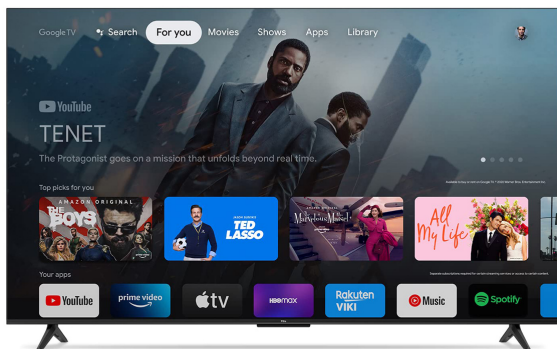

The Creative Life

TCL 55" 4K HDR Google TV - TCL55P635

Model No: TCL55P635

Price:

Rs. 259,999

Warranty:

2 Years(s) manufacturer warranty.
2 Year Manufacturer Warranty.

Delivery:

Specifications:

- Type: 4K UHD Android TV
- Screen Size: 55"
- Display Type: LED
- Display Resolution: 3840×2160
- Viewing Angle: 178°/178°
- Brightness: 270
- Color: 1.07G (8 bit + FRC)
- Refresh Rate: 60Hz
- Backlight Type: DLED
- Noise Reduction: Y
- Design - Info: Plastic , Bezel less
- Design - Frame Colour: Black
- Design - Stand Design: Ultra Slim
- Picture (Processing) - Colour Enhancement: Y
- Picture (Processing) - Clarity Enhancement: Y
- Picture (Processing) - Contrast Enhancement: Yes
- Picture (Processing) - Picture Modes: Dynamic, Standard, Smart HDR, Sport, Movie (Game, PC)
- Picture (Processing) - HDR (High Dynamic Range) Compatibility: HDR 10
- Picture (Processing) - Picture Processor: 32-bit A55×4 1.3GHz , GPU : G31x2 800MHz AIPQ Engine - Gen 2
- Picture (Processing) - Motion Enhancer: Motion Clear On, Off
- Picture (Processing) - Video Signal Support: Up to 4K@60Hz-12bit 4:2:2, 4K@60Hz-8bit 4:4:4
- Sound (Speakers / Amplifier) - Speaker Type: Integrated Speaker Boxes (Bottom Side)
- Sound (Speakers / Amplifier) - Audio Power Output: 2 x 9.5W
- Sound (Processing) - Sound Modes: Standard, Movie, Music, Voice, Game, Stadium, Personal
- Sound (Processing) - Dolby Audio Format Dupport: MS12Z wit Dolby & DTS
- Sound (Processing) - DTS Audio Format Support: Dolby Audio DTS-HD Decoding