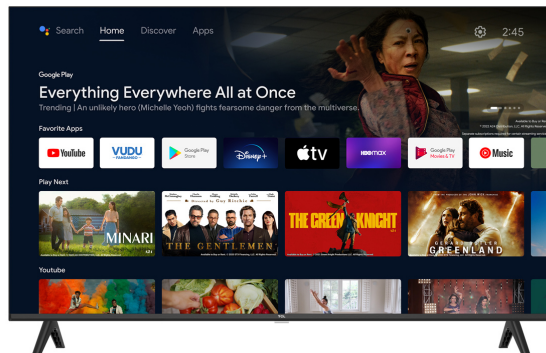

TCL 43" Full HD Google TV - TCL43S5400

Model No: TCL43S5400

Price:

Rs. 149,999

Warranty:

2 Years(s) manufacturer warranty.
2 Year Manufacturer Warranty.

Delivery:

Delivery - Standard 3 To 5 Working Days.

Specifications:

- Type: FULL HD SMART
- Screen Size: 43"
- Display Type: LED
- Display Resolution: 1920*1080
- Viewing Angle: 178°/178°
- Brightness: 220
- Color: 16.7 Million (8bit)
- Refresh Rate: 60Hz
- Backlight Type: DLED
- Design - Info: PLASTIC
- Design - Frame Colour: Black
- Design - Stand Design: Black
- Picture (Processing) - Colour Enhancement: Y
- Picture (Processing) - Clarity Enhancement: Y
- Picture (Processing) - Contrast Enhancement: Y
- Picture (Processing) - Picture Modes: Standard\Smart HDR\Sport\Movie\Dynamic
- Picture (Processing) - HDR (High Dynamic Range) Compatibility: 2K HDR Decoding
- Picture (Processing) - Picture Processor: CA55x4 @1.1GHz (DVFS 1.45GHz)
- Picture (Processing) - Motion Enhancer: N
- Picture (Processing) - Video Signal Support: Y
- Sound (Speakers / Amplifier) - Speaker Type: Integrated Speakers (Bottom Side)
- Sound (Speakers / Amplifier) - Audio Power Output: 2 x 9.5W
- Sound (Processing) - Sound Modes: Standard\Movie\Music\Voice\Game\Stadium\Personal
- Sound (Processing) - Dolby Audio Format Dupport: Dolby Audio
- Sound (Processing) - DTS Audio Format Support: N
- Software - Twin Picture: N
- Software - Electronic Program Guide (EPG): Yes?Only for DTV Programme?
- Software - On/Off Timer: N
- Software - Sleep Timer: N
- Software - Closed Captions (Analog/Digital): Yes?Only for DTV Programme?