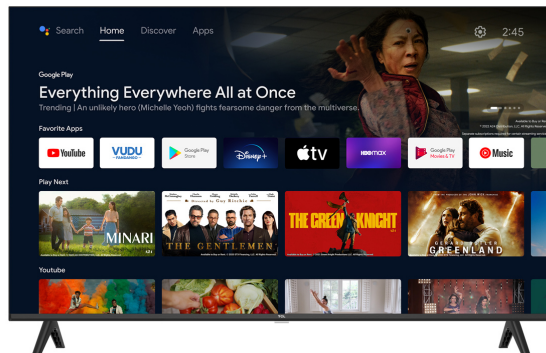

TCL 43" Full HD Google TV - TCL43S5400

Model No: TCL43S5400

Price:

Rs. 149,999

Warranty:

2 Years(s) manufacturer warranty.
2 Year Manufacturer Warranty.

Delivery:

Delivery - Standard 3 To 5 Working Days.

Specifications:

- Type: FULL HD SMART
- Screen Size: 43"
- Display Type: LED
- Display Resolution: 1920*1080
- Viewing Angle: 178°/178°
- Brightness: 220
- Color: 16.7 Million (8bit)
- Refresh Rate: 60Hz
- Backlight Type: DLED
- Design - Info: PLASTIC
- Design - Frame Colour: Black
- Design - Stand Design: Black
- Picture (Processing) - Colour Enhancement: Y
- Picture (Processing) - Clarity Enhancement: Y
- Picture (Processing) - Contrast Enhancement: Y
- Picture (Processing) - Picture Modes: Standard\Smart HDR\Sport\Movie\Dynamic
- Picture (Processing) - HDR (High Dynamic Range) Compatibility: 2K HDR Decoding
- Picture (Processing) - Picture Processor: CA55x4 @1.1GHz (DVFS 1.45GHz)
- Picture (Processing) - Motion Enhancer: N
- Picture (Processing) - Video Signal Support: Y
- Sound (Speakers / Amplifier) - Speaker Type: Integrated Speakers (Bottom Side)
- Sound (Speakers / Amplifier) - Audio Power Output: 2 x 9.5W
- Sound (Processing) - Sound Modes: Standard\Movie\Music\Voice\Game\Stadium\Personal
- Sound (Processing) - Dolby Audio Format Support: Dolby Audio
- Sound (Processing) - DTS Audio Format Support: N
- Software - Twin Picture: N
- Software - Electronic Program Guide (EPG): Yes?Only for DTV Programme?
- Software - On/Off Timer: N
- Software - Sleep Timer: N
- Software - Closed Captions (Analog/Digital): Yes?Only for DTV Programme?