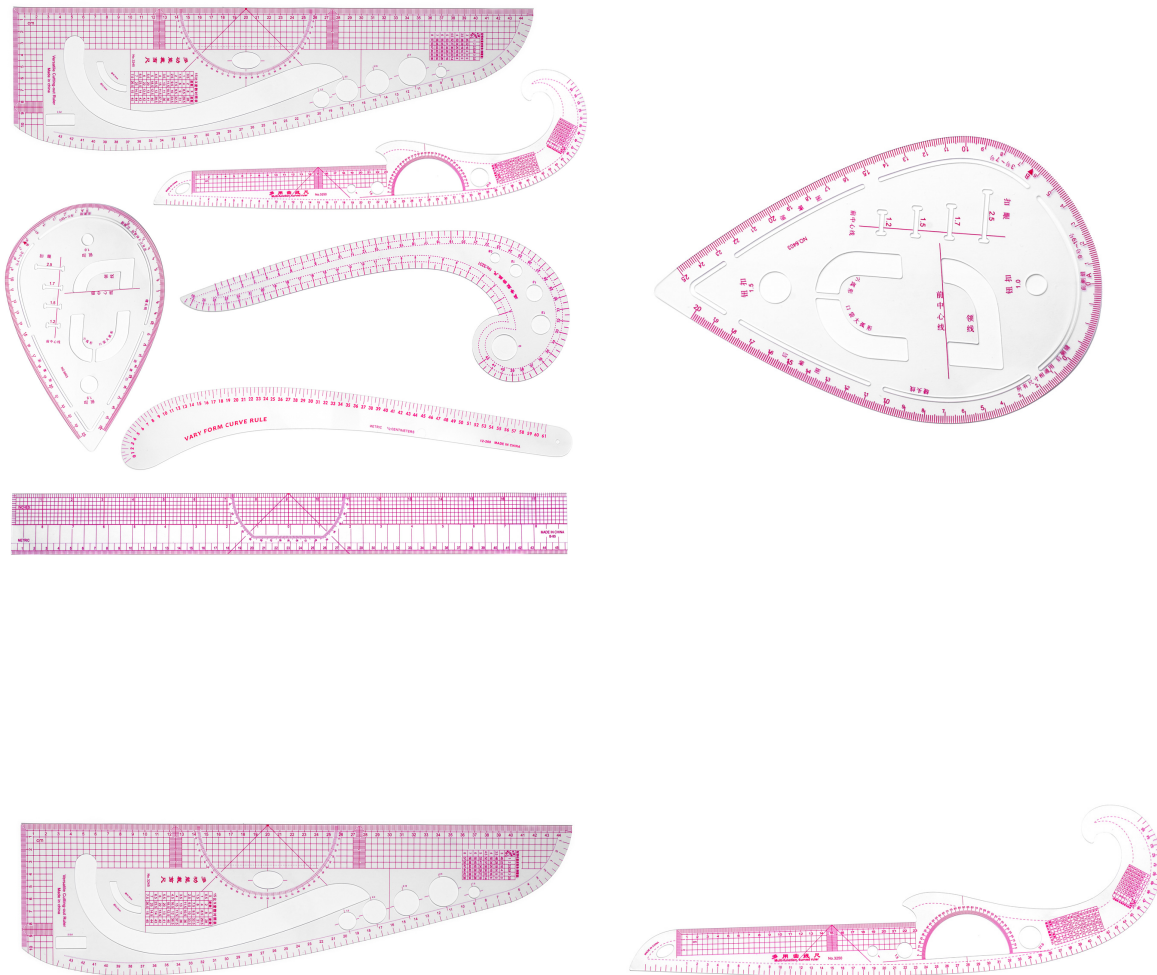

SINGER®

Singer Tailor Ruler Set For Pattern Making - 6 Types (TAILOR-RULER-PACK)

Model No: TAILOR-RULER-PACK

Price:

Rs. 1,800

Warranty:

0 (s) manufacturer warranty.

No Warranty