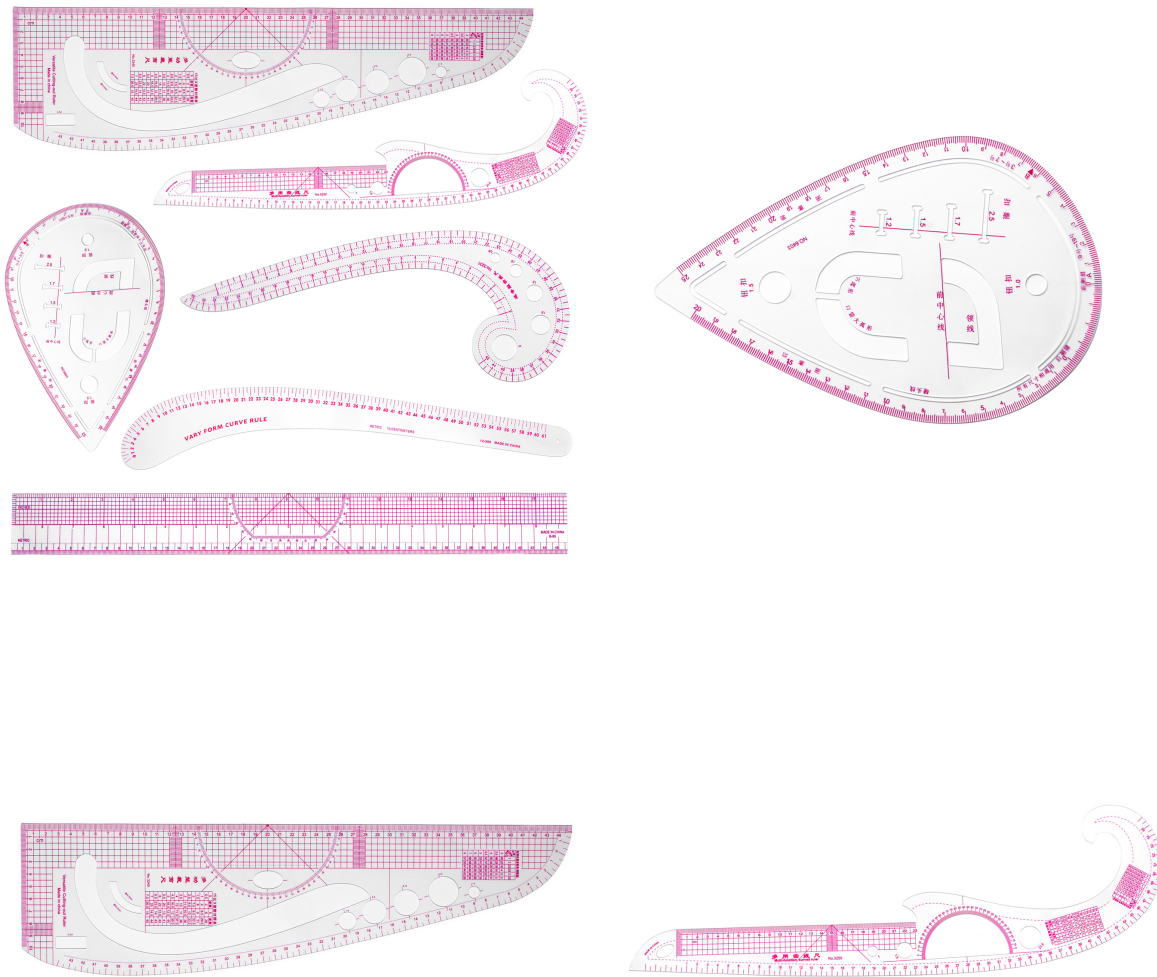

# SINGER®

## Singer Tailor Ruler Set For Pattern Making - 6 Types (TAILOR-RULER-PACK)

Model No: TAILOR-RULER-PACK

### Price:

---

Rs. 1,800