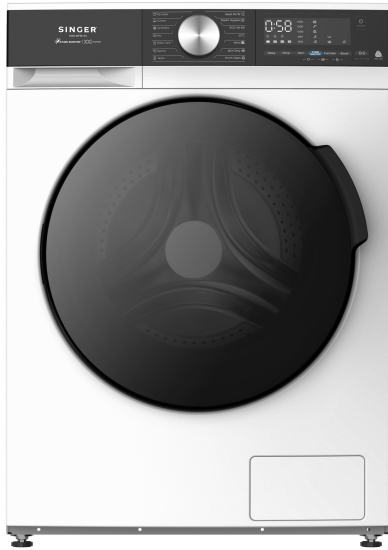

SINGER®

Singer Washing Machine & Dryer Front Loading 12Kg (SWD-MFM120)

Model No: SWD-MFM120

Price:

Rs. 247,199

Warranty:

1 Years(s) manufacturer warranty.
1 Year Manufacturer Warranty.

Delivery:

Specifications:

- Type: Fully Automatic Dryer Machine
- Inverter: Yes
- Capacity: Washing Capacity 12 Kg, Drying Capacity 8 Kg
- Spin Speed (RPM): 1600 RPM
- No Of Tubs: 1
- Loading Type: Front Loader
- Display / Panel: Digital/LED
- Programs / Functions: Number Of Programs: 16
- Timer: Yes
- Detergent Compartment: Yes
- Suitable For: Domestic
- Energy Saving Modes: Energy Rating - Energy Efficiency Class: A, Energy Rating - Washing Performance Class: A, Energy Rating - Spin-Drying Efficiency Class: A, Energy Rating - Wash Ratio: 1.03, Energy Rating - Moisture Ratio: 45%, Energy Rating - Final Moisture Content: -3%~+3%, Energy Rating - Annual Energy Consumption (AEC): 1360 kW·h/annum, Energy Rating - Energy Consumption (Cotton 60°C Full Load) : 1.30 kW·h/Cycle, Energy Rating - Energy Consumption (Dry) : 5.50 kW·h/Cycle, Energy Rating - Weighted Annual Water Consumption (AWC): 26000 L/Annum, Energy Rating - Water Consumption (Cotton 60°C Full Load) : 75 L, Energy Rating - Water Consumption (Dry) : 55 L, Energy Rating - Average Programm Time (Cotton 60°C Full Load) : 265 min, Energy Rating - Average Programm Time (Dry) : 390 min, Energy Rating - Airborne Washing Acoustical Noise Emissions: 56 dB, Energy Rating - Airborne Spinning Acoustical Noise Emissions: 78 dB, Energy Rating - Airborne Drying Acoustical Noise Emissions: 62 dB
- Accessories Provided: Yes
- Power Consumption: Rated Power: 2000 W, Power Consumption Left-On Mode: 1.0 W, Power Consumption Off-Mode: 0.5 W
- Voltage / Power Frequency: Rated Power Supply: 220~240, Rated Frequency: 50 Hz, Rated Current: 10 A
- Dimensions: Net Dimensions (W*D*H): 595 * 565 * 850 mm
- Weight: Net Weight: 70 Kg