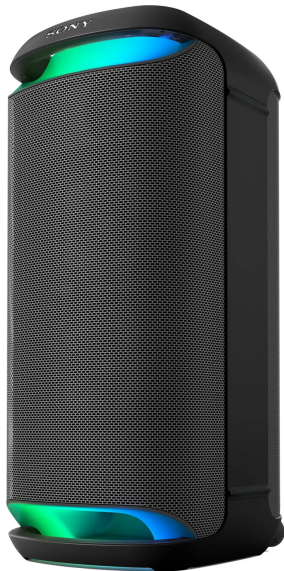

# SONY

## Sony XV800 X-Series Wireless Party Speaker

Model No: SRS-XV800

### Price:

---

Rs. 334,999

- Battery: Internal Rechargeable Battery
- Power Consumption: Approx. 77W
- Dimensions: Approx. 317mm x 720mm x 375mm
- Weight: Approx 18.5 kg
- Colors: Black
- Other Information: The XV800 speaker is built to party with a loud and clear sound. Aside from being portable enough to easily move around, it also projects sound on all sides, so that your guests will get a great sound experience whether they're standing in front of it or behind.