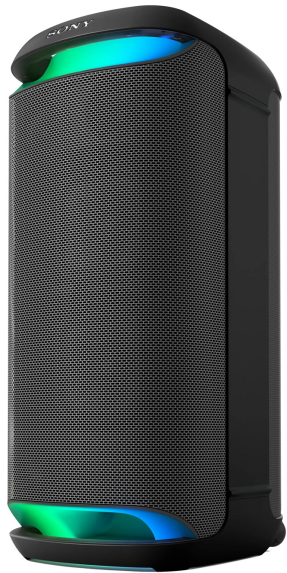

SONY

Sony XV800 X-Series Wireless Party Speaker

Model No: SRS-XV800

Price:

Rs. 334,999

Warranty:

2 Years(s) manufacturer warranty.
2 Year Manufacturer Warranty.

Delivery:

Specifications:

- :Type: Bluetooth Speakers / Wireless Speakers
- :Speaker System: Wireless, 2-Way, Bass Reflex
- :Surround: Yes
- :Sound Features: X-Balanced speaker Units, Clear audio+, MEGA BASS, Volume step 51, DSEE, Custom EQ Band 3, LIVE SOUND, TV Sound Booster
- :Bass Boost: Yes
- :Display / Panel: No
- :Bluetooth: Yes, V 5.2
- :NFC: No
- :Wifi: No
- :Ethernet: No
- :Tuner: No
- :Lighting Effects: Yes
- :Karaoke: Yes
- :Equalizer: Yes
- :Speaker / Woofer Specifications: Tweeter units: Approx 60mm, Woofer unit: Approx 170-170mm, Rear tweeter unit: Approx 40mm (Tweeter Unit: 3, Woofer Unit: 2, Rear Tweeter Unit: 2)
- :Playable Discs (Audio): No
- :Playable Discs (Video): No
- :Convenience Features: Stereo Pair, Party Connect
- :Built / Design: IPX4 (When Placed Vertically), IPX2 (When Placed Horizontally)
- :Inputs: Stereo Mini Jack (IN), USB A, Optical Digital Input, Mic Input, Guitar / MIC Input
- :Outputs: USB A (5V 1.5A) - USB POWER PORT FOR SMARTPHONE
- :Memory Card / USB Support: USB
- :Built-In Microphone: No
- :Remote Control: No
- :Play Time: Approx. 25 Hours
- :Battery: Internal Rechargeable Battery

- :Power Consumption: Approx. 77W
- :Dimensions: Approx. 317mm x 720mm x 375mm
- :Weight: Approx 18.5 kg
- :Colors: Black
- :Other Information: The XV800 speaker is built to party with a loud and clear sound. Aside from being portable enough to easily move around, it also projects sound on all sides, so that your guests will get a great sound experience whether they're standing in front of it or behind.