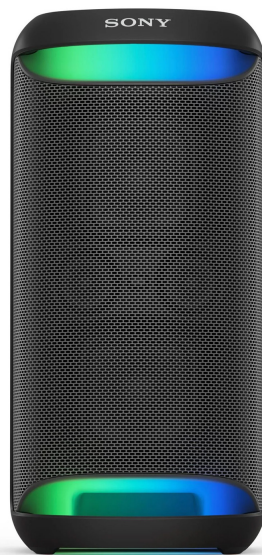

SONY

Sony XV500 X-Series Wireless Party Speaker

Model No: SRS-XV500

Price:

Rs. 248,999

Warranty:

2 Years(s) manufacturer warranty.
2 Year Manufacturer Warranty.

Delivery:

Specifications:

- Type: Bluetooth Speakers / Wireless Speakers
- Speaker System: Wireless
- Sound Features: Clear Audio, MEGA BASS, Volume Step 51, DSEE, Custome EQ Band 3, LIVE SOUND
- Sound Entertainments: Yes
- Bass Boost: Yes
- Display / Panel: No
- Bluetooth: Bluetooth V5.2
- NFC: No
- Wifi: No
- Ethernet: No
- Tuner: No
- Lighting Effects: Yes
- Karaoke: Yes
- Equalizer: Yes
- Speaker / Woofer Specifications: Tweeter x 2 (Approx 60 mm), Woofer x 2 (Approx 140 - 140 mm)
- Playable Discs (Audio): No
- Playable Discs (Video): No
- Convenience Features: Stereo Pair, Party Connect
- Built / Design: IPX4 Water Resistant
- Inputs: Stereo Mini Jack (IN), USB A, Mic Input 1 (?6.3 mm), Guitar/Mic Input 1 (?6.3 mm)
- Outputs: USB A (Only for DC OUT)
- Memory Card / USB Support: USB
- Built-In Microphone: No
- Remote Control: No
- Play Time: 25 Hours
- Battery: Internal Li-Ion Battery
- Power Consumption: Approx 55W. 2 W or Less At Sandby Mode

- Power Source / Voltage: AC 120-240 V, 50/60Hz, Internal Rechargeable
- Dimensions: Approx. 269 mm x 564 mm x 294 mm
- Weight: Approx. 11.2 kg
- Colors: Black
- Other Information: Compatible Smartphone Apps - Sony Music Center / Fiestable