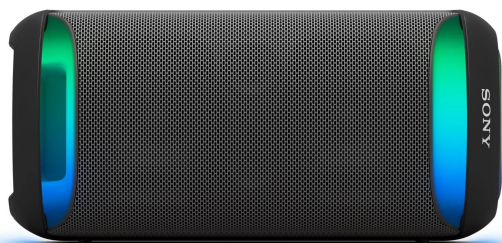

SONY

Sony XV500 X-Series Wireless Party Speaker

Model No: SRS-XV500

Price:

Rs. 248,999

Warranty:

2 Years(s) manufacturer warranty.
2 Year Manufacturer Warranty.

Delivery:

Specifications:

- Type: Bluetooth Speakers / Wireless Speakers
- Speaker System: Wireless
- Sound Features: Clear Audio, MEGA BASS, Volume Step 51, DSEE, Custome EQ Band 3, LIVE SOUND
- Sound Entertainments: Yes
- Bass Boost: Yes
- Display / Panel: No
- Bluetooth: Bluetooth V5.2
- NFC: No
- Wifi: No
- Ethernet: No
- Tuner: No
- Lighting Effects: Yes
- Karaoke: Yes
- Equalizer: Yes
- Speaker / Woofer Specifications: Tweeter x 2 (Approx 60 mm), Woofer x 2 (Approx 140 - 140 mm)
- Playable Discs (Audio): No
- Playable Discs (Video): No
- Convenience Features: Stereo Pair, Party Connect
- Built / Design: IPX4 Water Resistant
- Inputs: Stereo Mini Jack (IN), USB A, Mic Input 1 (?6.3 mm), Guitar/Mic Input 1 (?6.3 mm)
- Outputs: USB A (Only for DC OUT)
- Memory Card / USB Support: USB
- Built-In Microphone: No
- Remote Control: No
- Play Time: 25 Hours
- Battery: Internal Li-Ion Battery
- Power Consumption: Approx 55W. 2 W or Less At Sandby Mode

- Power Source / Voltage: AC 120-240 V, 50/60Hz, Internal Rechargeable
- Dimensions: Approx. 269 mm x 564 mm x 294 mm
- Weight: Approx. 11.2 kg
- Colors: Black
- Other Information: Compatible Smartphone Apps - Sony Music Center / Fiestable