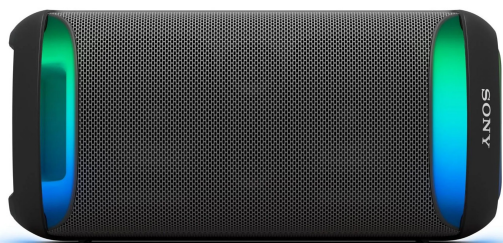

SONY

Sony XV500 X-Series Wireless Party Speaker

Model No: SRS-XV500

Price:

Rs. 248,999

Warranty:

2 Years(s) manufacturer warranty.
2 Year Manufacturer Warranty.

Delivery:

Specifications:

- Type: Bluetooth Speakers / Wireless Speakers
- Speaker System: Wireless
- Sound Features: Clear Audio, MEGA BASS, Volume Step 51, DSEE, Custome EQ Band 3, LIVE SOUND
- Sound Entertainments: Yes
- Bass Boost: Yes
- Display / Panel: No
- Bluetooth: Bluetooth V5.2
- NFC: No
- Wifi: No
- Ethernet: No
- Tuner: No
- Lighting Effects: Yes
- Karaoke: Yes
- Equalizer: Yes
- Speaker / Woofer Specifications: Tweeter x 2 (Approx 60 mm), Woofer x 2 (Approx 140 - 140 mm)
- Playable Discs (Audio): No
- Playable Discs (Video): No
- Convenience Features: Stereo Pair, Party Connect
- Built / Design: IPX4 Water Resistant
- Inputs: Stereo Mini Jack (IN), USB A, Mic Input 1 (?6.3 mm), Guitar/Mic Input 1 (?6.3 mm)
- Outputs: USB A (Only for DC OUT)
- Memory Card / USB Support: USB
- Built-In Microphone: No
- Remote Control: No
- Play Time: 25 Hours
- Battery: Internal Li-Ion Battery
- Power Consumption: Approx 55W. 2 W or Less At Sandby Mode

- Power Source / Voltage: AC 120-240 V, 50/60Hz, Internal Rechargeable
- Dimensions: Approx. 269 mm x 564 mm x 294 mm
- Weight: Approx. 11.2 kg
- Colors: Black
- Other Information: Compatible Smartphone Apps - Sony Music Center / Fiestable