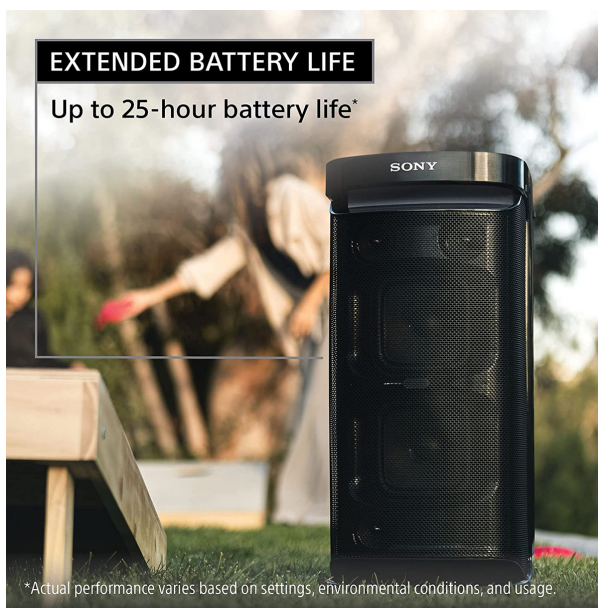

SONY

Sony XP700 X-Series Portable Wireless Speaker

Model No: SRS-XP700

MULTI-DIRECTIONAL SOUND

A powerful rear tweeter makes the XP700 sound incredible in any space

EXTENDED BATTERY LIFE

Up to 25-hour battery life*