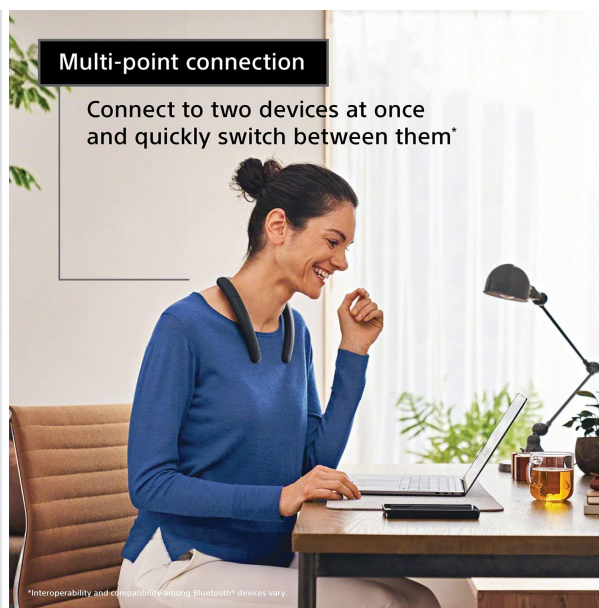

SONY

Sony NB10 Wireless Neckband Speaker (Black)

Model No: SRS-NB10

Price:

Rs. 84,999

Warranty:

---

1 Years(s) manufacturer warranty.
1 Year Manufacturer Warranty.