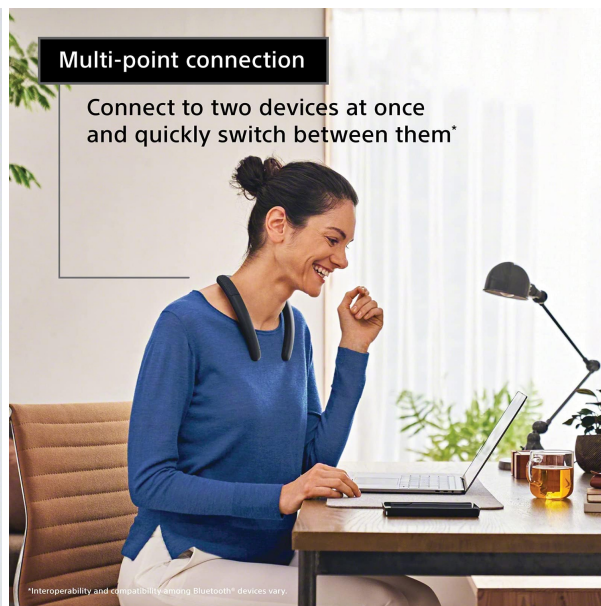

SONY

Sony NB10 Wireless Neckband Speaker (Black)

Model No: SRS-NB10

Price:

Rs. 84,999

Warranty:

---

1 Years(s) manufacturer warranty.
1 Year Manufacturer Warranty.