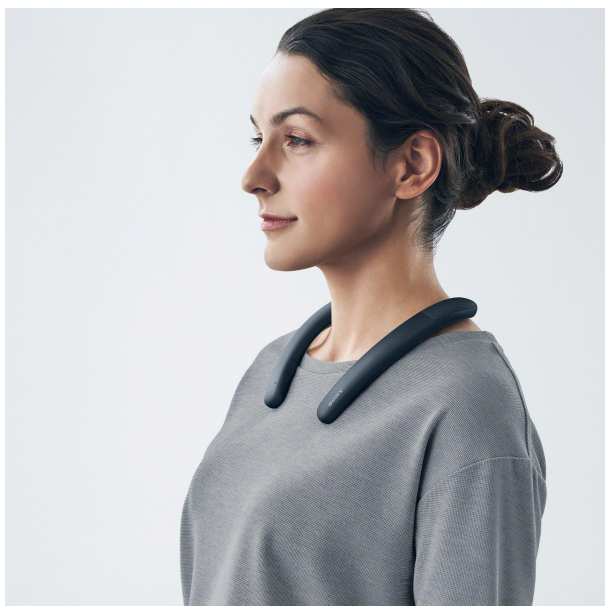

SONY

Sony NB10 Wireless Neckband Speaker (Black)

Model No: SRS-NB10

Price:

Rs. 84,999

Warranty:

1 Years(s) manufacturer warranty.
1 Year Manufacturer Warranty.

Delivery:

- Battery: Internal Rechargeable Battery
- Dimensions: Approx. 191mm x 49mm x 185mm
- Weight: Approx. 113g
- Colors: Black
- Other Information: Hear Clearly, It's All In A Day's Work: With a full-range speaker unit that's angled upwards so sound is optimised for your ears alone, you'll hear every word clearly while others in the room will barely notice. A passive radiator embedded at the back of the unit boosts the bass to ensure the sound is well-balanced, making every meeting effortless. | Be Heard, Even When Home Is Noisy: Whatever's going on around you, your voice will always be heard clearly thanks to Precise Voice Pickup Technology. A high-quality beam-forming array using two microphones, combined with advanced audio signal processing means that the SRS-NB10 minimises feedback and echo, whilst delivering crystal clear voice quality to the person, or people, on the call.