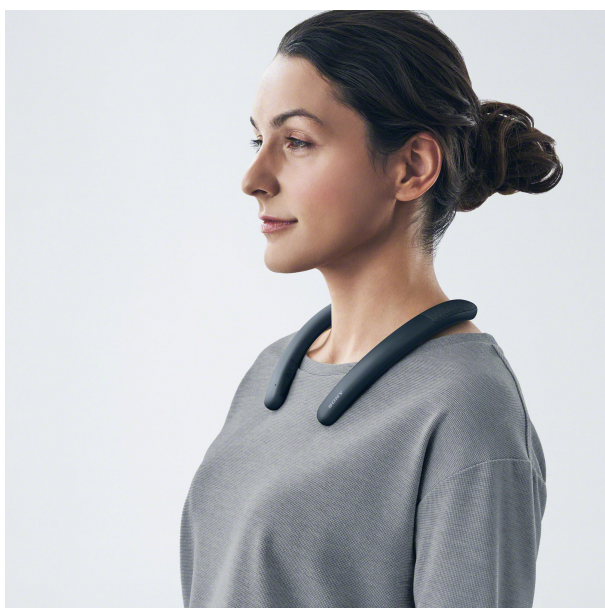

SONY

Sony NB10 Wireless Neckband Speaker (Black)

Model No: SRS-NB10

Price:

Rs. 84,999

Warranty:

1 Years(s) manufacturer warranty.
1 Year Manufacturer Warranty.

Delivery:

- Battery: Internal Rechargeable Battery
- Dimensions: Approx. 191mm x 49mm x 185mm
- Weight: Approx.113g
- Colors: Black
- Other Information: Hear Clearly, It's All In A Day's Work: With a full-range speaker unit that's angled upwards so sound is optimised for your ears alone, you'll hear every word clearly while others in the room will barely notice. A passive radiator embedded at the back of the unit boosts the bass to ensure the sound is well-balanced, making every meeting effortless. | Be Heard, Even When Home Is Noisy: Whatever's going on around you, your voice will always be heard clearly thanks to Precise Voice Pickup Technology. A high-quality beam-forming array using two microphones, combined with advanced audio signal processing means that the SRS-NB10 minimises feedback and echo, whilst delivering crystal clear voice quality to the person, or people, on the call.