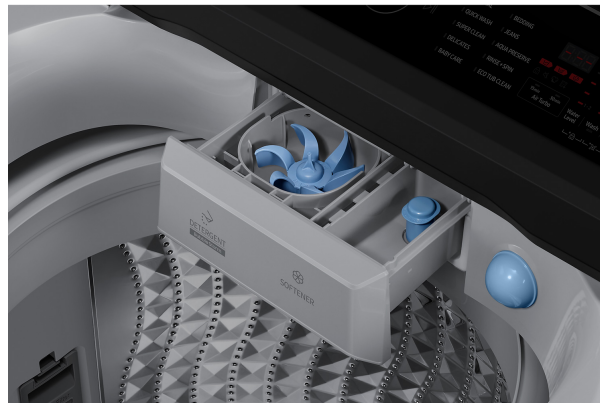

SAMSUNG

Samsung Top Loader Washing Machine WA11CG5745BY - 11 kg, Wobble Technology

Model No: SMGWA11CG5745BY

Price:

Rs. 139,999

Warranty:

---

1 Year(s) manufacturer warranty.

SAMUSUNG WARRANTY: 1 YEAR [Digital Inverter motor - 20 Year]