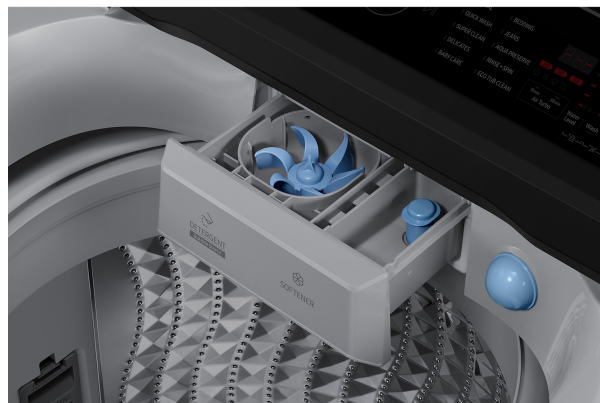

## Samsung Top Loader Washing Machine WA11CG5745BY - 11 kg, Wobble Technology

Model No: SMGWA11CG5745BY

## **Specifications:**

---

- Type: Fully Automatic
- Inverter: Digital Inverter
- Capacity: 11kg
- Spin Speed (RPM): 700 RPM
- No Of Tubs: 1
- Loading Type: Top Loading
- Display / Panel: LED Display
- Special Features: Eco Bubble / BubbleStorm™ / Speed Spray™
- Programs / Functions: 9 Programs
- Timer: Yes
- Internal Light: No
- Suitable For: Domestic
- Child Lock: Yes
- Energy Saving Modes: Yes
- Eco Mode: Yes
- Voltage / Power Frequency: 230V/50Hz
- Dimensions: 660 x 1127 x 740 mm
- Weight: 40 kg
- Colors: Lavender Gray