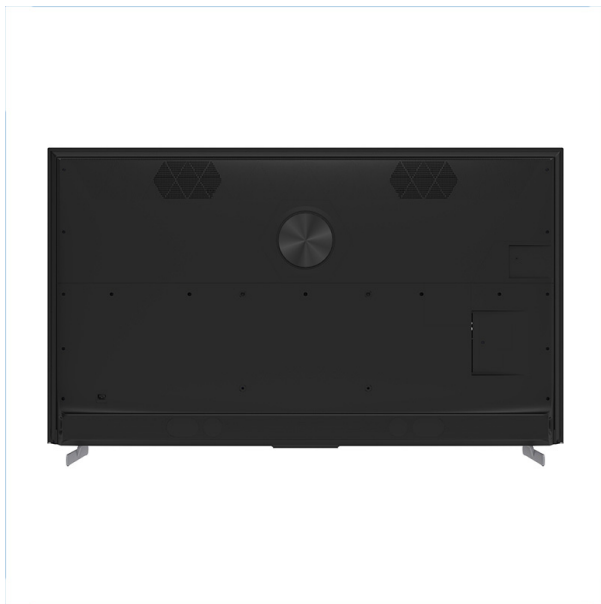

SINGER®

Singer 86" 4K HDR QLED Google TV With AI KARAOKE - SLE86G6E

Model No: SLE86G6E

86"

Karaoke Google TV QLED+ 21.2ch Sound
Integrated Soundbar Dolby Vision Atmos Matte Screen Pro

Karaoke Google TV QLED+ 21.2ch Sound
Integrated Soundbar Dolby Vision Atmos Matte Screen Pro

Specifications:

- :Type: 4K QLED
- :Screen Size: 86"
- :Display Type: QLED
- :Display Resolution: 3,840 x 2,160
- :Viewing Angle: 178°(H)/178°(V)((Typ.)
- :Brightness: 330nit
- :Color: DCI-P3 90%
- :Refresh Rate: HSR120
- :Backlight Type: DLED
- :Design - Frame Colour: Black
- :Design - Stand Design: Metal
- :Picture (Processing) - Colour Enhancement: Y
- :Picture (Processing) - HDR (High Dynamic Range) Compatibility: HDR10/HLG/Dolby Vision
- :Picture (Processing) - Picture Processor: A75*2;A55*2
- :Sound (Speakers / Amplifier) - Audio Power Output: 2 x 15W+20W - 5 Speakers
- :Software - Voice Search: Voice Remote
- :Software - Operating System: Google TV
- :Software - Internet Browser: Yes
- :Software - App Store: Google Store
- :On-Board Storage: 2GB RAM, 32GB FLASH Memory
- :Bluetooth: Bluetooth 5.0
- :Wifi: Dual (2.4G / 5 G)
- :Ethernet: Yes
- :Karaoke: Yes
- :Smartphone Connectivity: YES , Chromecast Built-in
- :Inputs: HDMI x 3 / USB x 2/ Av in x 1 , LAN X RF
- :Outputs: 1 Optical
- :Built-In Microphone: No
- :Remote Control: Yes

- :Power And Energy Saving - Power Consumption (Standby Mode): <0.5W
- :Power And Energy Saving - Power Consumption (In Operation): 390W
- :Power And Energy Saving - Power Requirements (Voltage/Frequency): 100-240V
- :Dimensions: 1925*97*1109
- :Weight: 55KG