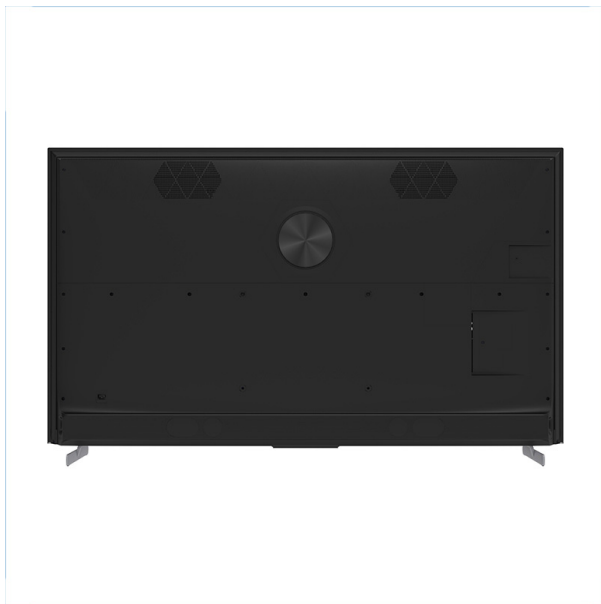

SINGER

Singer 86" 4K HDR QLED Google TV With AI KARAOKE - SLE86G6E

Model No: SLE86G6E

86"

Karaoke Google TV QLED+ 21.2ch Sound
Integrated Soundbar Dolby Vision Atmos Matte Screen Pro

Karaoke Google TV QLED+ 21.2ch Sound
Integrated Soundbar Dolby Vision Atmos Matte Screen Pro

Specifications:

- Type: 4K QLED
- Screen Size: 86"
- Display Type: QLED
- Display Resolution: 3,840 x 2,160
- Viewing Angle: 178°(H)/178°(V)((Typ.)
- Brightness: 330nit
- Color: DCI-P3 90%
- Refresh Rate: HSR120
- Backlight Type: DLED
- Design - Frame Colour: Black
- Design - Stand Design: Metal
- Picture (Processing) - Colour Enhancement: Y
- Picture (Processing) - HDR (High Dynamic Range) Compatibility: HDR10/HLG/Dolby Vision
- Picture (Processing) - Picture Processor: A75*2;A55*2
- Sound (Speakers / Amplifier) - Audio Power Output: 2 x 15W+20W - 5 Speakers
- Software - Voice Search: Voice Remote
- Software - Operating System: Google TV
- Software - Internet Browser: Yes
- Software - App Store: Google Store
- On-Board Storage: 2GB RAM, 32GB FLASH Memory
- Bluetooth: Bluetooth 5.0
- Wifi: Dual (2.4G / 5 G)
- Ethernet: Yes
- Karaoke: Yes
- Smartphone Connectivity: YES , Chromecast Built-in
- Inputs: HDMI x 3 / USB x 2/ Av in x 1 , LAN X RF
- Outputs: 1 Optical
- Built-In Microphone: No
- Remote Control: Yes

- Power And Energy Saving - Power Consumption (Standby Mode): <0.5W
- Power And Energy Saving - Power Consumption (In Operation): 390W
- Power And Energy Saving - Power Requirements (Voltage/Frequency): 100-240V
- Dimensions: 1925*97*1109
- Weight: 55KG