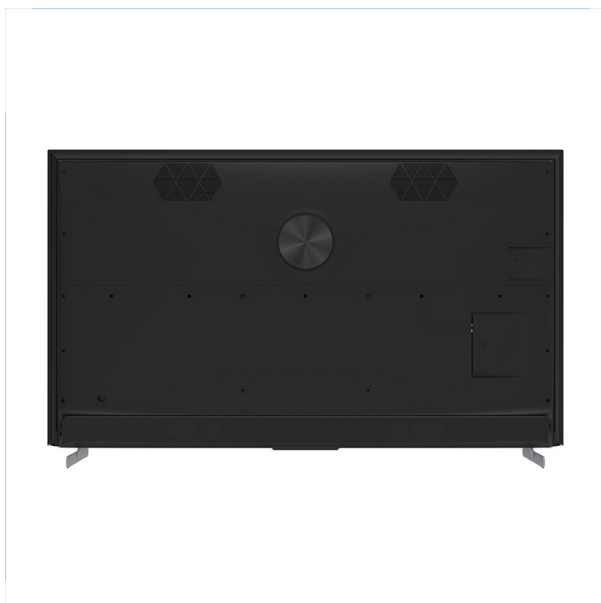

SINGER®

Singer 75" 4K HDR QLED Google TV With AI KARAOKE - SLE75G6E

Model No: SLE75G6E

75"

Karaoke Google TV QLED+ 21.2ch Sound
Integrated Soundbar Dolby Vision Atmos Matte Screen Pro

Karaoke Google TV QLED+ 21.2ch Sound
Integrated Soundbar Dolby Vision Atmos Matte Screen Pro

Specifications:

- :Type: 4K QLED
- :Screen Size: 75"
- :Display Type: QLED
- :Display Resolution: 3,840 x 2,160
- :Viewing Angle: 176°(H)/176°(V)((Typ.)
- :Brightness: 330nit
- :Color: DCI-P3 90%
- :Refresh Rate: HSR120
- :Backlight Type: DLED
- :Design - Frame Colour: Black
- :Design - Stand Design: Metal
- :Picture (Processing) - Colour Enhancement: Y
- :Picture (Processing) - HDR (High Dynamic Range) Compatibility: HDR10/HLG/Dolby Vision
- :Picture (Processing) - Picture Processor: A75*2;A55*2
- :Sound (Speakers / Amplifier) - Audio Power Output: 2 x 15W+20W - 5 Speakers
- :Software - Voice Search: Voice Remote
- :Software - Operating System: Google TV
- :Software - Internet Browser: Yes
- :Software - App Store: Google Store
- :On-Board Storage: 2GB RAM, 32GB FLASH Memory
- :Bluetooth: Bluetooth 5.0
- :Wifi: Dual (2.4G / 5 G)
- :Ethernet: Yes
- :Karaoke: Yes
- :Smartphone Connectivity: YES , Chromecast Built-in
- :Inputs: HDMI x 3 / USB x 2/ Av in x 1 , LAN X RF
- :Outputs: 1 Optical
- :Built-In Microphone: No
- :Remote Control: Yes

- :Power And Energy Saving - Power Consumption (Standby Mode): <0.5W
- :Power And Energy Saving - Power Consumption (In Operation): 290W
- :Power And Energy Saving - Power Requirements (Voltage/Frequency): 100-240V
- :Dimensions: 1675*88*973
- :Weight: 42 KG