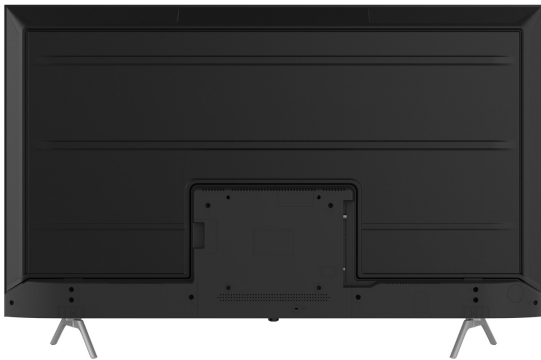

SINGER®

Singer 75" 4K HDR Google TV (SLE75G3EN)

Model No: SLE75G3EN

75"

 Google TV

 Google TV

Price:

Rs. 449,999

Specifications:

- Type: UHD 4K SMART
- Screen Size: 75"
- Display Type: LED
- Display Resolution: 3840*2160
- Viewing Angle: 176° /176°
- Brightness: 250 nits(Module Typ)
- Refresh Rate: 60Hz
- Backlight Type: DLED
- Sound (Speakers / Amplifier) - Speaker Type: Bottom
- Sound (Speakers / Amplifier) - Audio Power Output: 2 x 10W
- Sound (Processing) - Dolby Audio Format Dupport: DTS Studio Sound
- Software - Electronic Program Guide (EPG): YES
- Software - On/Off Timer: NO
- Software - Sleep Timer: YES
- Software - Closed Captions (Analog/Digital): NO
- Software - Operating System: Google TV
- Software - Internet Browser: YES
- Software - App Store: Google Store
- On-Board Storage: 2GB RAM, 16GB FLASH Memory
- Bluetooth: YES
- Wifi: 2.4G 2T2R
- Ethernet: YES
- Smartphone Connectivity: YES , Chromecast Built-in
- Inputs: HDMI (X2) USB 2.0(X2) Side , , SPDIF *1 (Optical) ,
- Outputs: 1 Optical
- Memory Card / USB Support: No
- Built-In Microphone: NO
- Remote Control: YES
- Built-In Tuner - TV System (Analog): Yes
- Built-In Tuner - Tuner Channel Coverage (Analog): Y

- Built-In Tuner - TV System (Digital Terrestrial): Y
- Power And Energy Saving - Power Consumption (Standby Mode): <0.5W
- Power And Energy Saving - Power Consumption (In Operation): 160W
- Power And Energy Saving - Power Requirements (Voltage/Frequency): 100-240V
- Dimensions: 1820*138*1080
- Weight: 28 KG