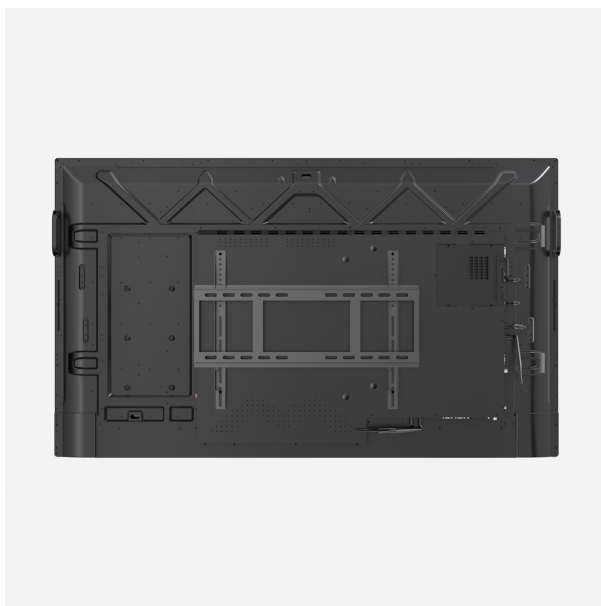

SINGER®

Singer Interactive Smart Board 75" - SLE75IFPD

Model No: SLE-75IFPD

INTERACTIVE SMART BOARD

CPU : 64 bit Quad-core ARM Cortex-A55
RAM : 4GB
Internal Memory : 32GB

Portable Stand (Optional)

PRODUCT CODE : IFPSTANDAU

Specifications:

- :Type: 4K Android
- :Model: SLE75IFPD
- :Screen Size: 75"
- :Display Type: LED
- :Display Resolution: 3840 * 2160
- :Viewing Angle: H:178°, V:178°
- :Brightness / Luminance: 450 cd/?
- :Refresh Rate: 60Hz
- :Backlight Type: LED
- :Touch Panel: Tempered Glass with 4mm thickness Standard
- :Touch Type: IR touch
- :Touch Points: 20 Points
- :Touch Resolution: 32768 * 32768
- :Touch Accuracy: Diameter >=5mm?Optimum >=7mm
- :Touch Response Time: Single point mode: single click?8ms ,Writing?3ms
- :Touch Interface Driven: Full-speed USB (Driver free)
- :Design - Info: Aluminum (Front) + Metal plate SPCC (Rear)
- :Design - Frame Colour: BLACK
- :Design - Stand: Optional
- :Sound (Speakers / Amplifier) - Audio Power Output: 15W x 2 (To front)
- :Software - Operating System: Android 11.0
- :Software - Internet Browser: Chrome
- :Software - App Store: Play Store
- :On-Board Storage / Internal Memory: 32GB
- :Running Memory / ROM: 4G RAM
- :CPU/GPU: 64-bit quad-core ARM Contex-A55 , ARM Mali-G53
- :Bluetooth: Yes 5.0
- :Wifi: Yes
- :Ethernet: Yes
- :FM Radio: No