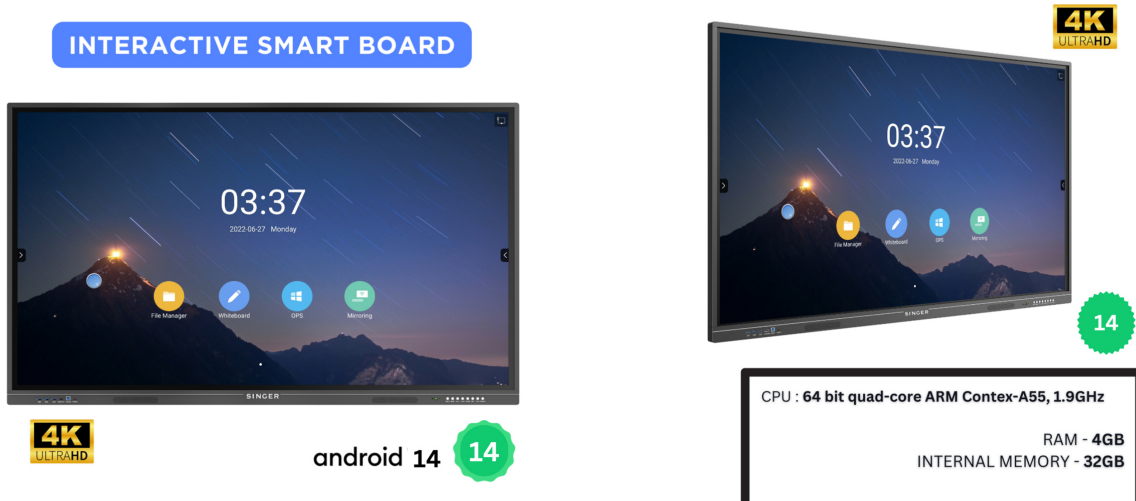

SINGER®

Singer Interactive Smart Board 55" With Android 14 (4GB /32GB) - SLE-55IFPD-14

Model No: SLE-55IFPD-14

Price:

Rs. 349,999

Warranty:

2 Years(s) manufacturer warranty.
2 Years Manufacturer Warranty.

Delivery:

Specifications:

- Type: 4K Android
- Model: SLE-55IFPD-14
- Screen Size: 55 Inches
- Display Type: LED
- Display Resolution: 3840 * 2160
- Viewing Angle: H:178°, V:178°
- Brightness / Luminance: 450 cd/?
- Refresh Rate: 60Hz
- Backlight Type: LED
- Touch Panel: Tempered Glass with 4mm thickness Standard
- Touch Points: 20 Points
- Touch Resolution: 32768 * 32768
- Touch Accuracy: Diameter >=5mm?Optimum >=7mm
- Touch Response Time: Single point mode: single click?8ms ,Writing?3ms
- Design - Info: Aluminum (Front) + Metal plate SPCC (Rear)
- Design - Stand: Optional
- Sound (Speakers / Amplifier) - Audio Power Output: 15W x 2 (To front)
- Software - Operating System: Android 14
- Software - Internet Browser: Chrome
- Software - App Store: Play Store
- Windows - CPU: OPS (OPTIONAL)
- Windows - Chip Set: H110
- Windows - Memory: 8GB
- Windows - Hard Disk / Storage: 1TB (HDD) + 128GB (SSD)
- Windows - VGA Card: Integration
- On-Board Storage / Internal Memory: 32GB
- Running Memory / ROM: 4G RAM
- CPU/GPU: 64-bit quad-core ARM Contex-A55 , ARM Mali-G52
- Wifi: Yes
- Ethernet: Yes
- FM Radio: No
- Smartphone Connectivity: Yes
- Inputs: RJ45 IN*1, RJ45 OUT*1, HDMI IN*2, TOUCH USB OUT*1, Public USB 3.0*1, Android USB 2.0*1, RS232*1,COAX*1, mini AV IN*1, mini AV OUT*1, TF CARD*1, EARPHONE*1, MIC IN*1, Antenna interface*4, OPS slot with JAE interface *1
- Outputs: 1,SPDIF OUT, 1,EARPHONE
- Memory Card / USB Support: USB
- Built-In Microphone: NO
- Remote Control: Yes
- Built-In Tuner / TV System: No
- Power And Energy Saving - Power Saving Mode / Back Light Off Mode: Yes
- Power And Energy Saving - Power Consumption (Standby Mode): < 0.5W
- Power And Energy Saving - Power Consumption (In Operation): 150W