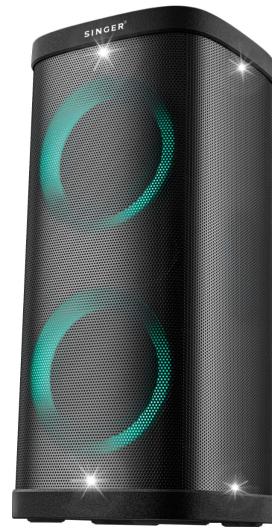

SINGER®

Singer Portable Party Speaker 45W Y618

Model No: SIN-PSY618

Price:

Rs. 77,199

Warranty:

1 Years(s) manufacturer warranty.
1 Year Manufacturer Warranty.

Delivery:

Specifications:

- Type: Portable Bluetooth Karaoke Speaker
- Power Output: 45W
- Speaker System: Wireless
- Sound Features: Indoor And Outdoor Modes
- Bass Boost: Yes
- Display / Panel: Yes
- Bluetooth: Bluetooth V5.0
- NFC: No
- Wifi: No
- Ethernet: No
- Tuner: No
- Lighting Effects: Yes
- Karaoke: Yes
- Equalizer: Yes
- Speaker / Woofer Specifications: 6.5" Woofer, 2.5" Tweeter x 2
- Playable Discs (Video): No
- Convenience Features: TWS
- Inputs: Mic-In x 2, Line In
- Memory Card / USB Support: USB/TF cards
- Built-In Microphone: Yes
- Remote Control: Yes
- Play Time: 7 Hours
- Charging Time: 5 Hours
- Battery: Li-ion 7.4V, 5400mAh
- Power Source / Voltage: AC 100-240V, 50/60Hz
- Dimensions: 267x270x595 MM
- Weight: 8.6KG
- Colors: Black
- Other Information: 1 Wireless Mic (UHF Mic)