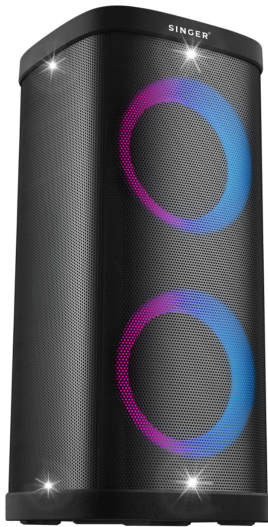

SINGER®

Singer Portable Party Speaker 45W Y618

Model No: SIN-PSY618

Price:

Rs. 77,199

Warranty:

1 Years(s) manufacturer warranty.
1 Year Manufacturer Warranty.

Delivery:

Specifications:

- Type: Portable Bluetooth Karaoke Speaker
- Power Output: 45W
- Speaker System: Wireless
- Sound Features: Indoor And Outdoor Modes
- Bass Boost: Yes
- Display / Panel: Yes
- Bluetooth: Bluetooth V5.0
- NFC: No
- Wifi: No
- Ethernet: No
- Tuner: No
- Lighting Effects: Yes
- Karaoke: Yes
- Equalizer: Yes
- Speaker / Woofer Specifications: 6.5" Woofer, 2.5" Tweeter x 2
- Playable Discs (Video): No
- Convenience Features: TWS
- Inputs: Mic-In x 2, Line In
- Memory Card / USB Support: USB/TF cards
- Built-In Microphone: Yes
- Remote Control: Yes
- Play Time: 7 Hours
- Charging Time: 5 Hours
- Battery: Li-ion 7.4V, 5400mAh
- Power Source / Voltage: AC 100-240V, 50/60Hz
- Dimensions: 267x270x595 MM
- Weight: 8.6KG
- Colors: Black
- Other Information: 1 Wireless Mic (UHF Mic)