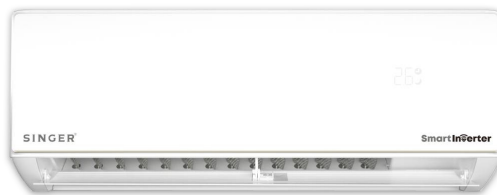

SINGER®

Singer Air Conditioner - Smart Inverter 24000 BTU (SASI24INPRO)

Model No: SASI24INPRO

24000 BTU

Price:

Rs. 354,999

Warranty:

1 Year(s) manufacturer warranty.

Specifications:

- Type: Wall Mounted - Inverter
- Refrigerant: R32
- Condenser: Innergroove tube and Louver Fin
- Compressor - Brand: SANYO
- Rated Power Supply (Volts/Hz/Phase): 220-240V, 1Ph, 50Hz
- Rated Cooling Capacity (BTU/Hr): 24000 BTU
- Rated Cooling Capacity (W): 2345W
- Maximum Power Input (W): 2650W
- Maximum Heating Capacity (BTU/Hr): NA
- Rated Heating Capacity (W): NA
- Maximum Heating Capacity (W): NA
- Rated Power Input (W): NA
- Rated EER: 3.21 (W/W)
- Current Rated (Cooling) (Amps): 10.5
- Fan Speed: Indoor fan speed H/M/L - 1300/1130/1060/990/920/850/750 RPM
- Sound / Noise Level (ODU): 55
- Sound Level (IDU) (Cooling / Heating): 47/42/38 (H/M/L)
- Refrigerant Pipe Diameter: Liquid line: $\varnothing 6(1/4)$ mm, Gas line: $\varnothing 12(1/2)$ mm
- Display: LED Display
- On/Off Timer: YES
- Auto Restart: YES
- Sleep Mode: YES
- Turbo: YES
- Swing: YES
- Remote Control: YES
- Dimension (IDU) (W X H X D): 1097×332×222 mm (WxDxH)
- Dimension (ODU) (W X H X D): 863×349×602 mm (WxDxH)
- Net Weight (IDU): 14kg
- Net Weight (ODU): 29kg