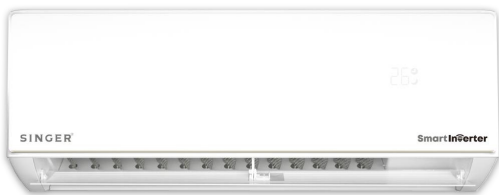

SINGER®

Singer Air Conditioner - Smart Inverter 24000 BTU (SASI24INPRO)

Model No: SASI24INPRO

24000 BTU

Price:

Rs. 354,999

Warranty:

1 Year(s) manufacturer warranty.

Specifications:

- Type: Wall Mounted - Inverter
- Refrigerant: R32
- Condenser: Innergroove tube and Louver Fin
- Compressor - Brand: SANYO
- Rated Power Supply (Volts/Hz/Phase): 220-240V, 1Ph, 50Hz
- Rated Cooling Capacity (BTU/Hr): 24000 BTU
- Rated Cooling Capacity (W): 2345W
- Maximum Power Input (W): 2650W
- Maximum Heating Capacity (BTU/Hr): NA
- Rated Heating Capacity (W): NA
- Maximum Heating Capacity (W): NA
- Rated Power Input (W): NA
- Rated EER: 3.21 (W/W)
- Current Rated (Cooling) (Amps): 10.5
- Fan Speed: Indoor fan speed H/M/L - 1300/1130/1060/990/920/850/750 RPM
- Sound / Noise Level (ODU): 55
- Sound Level (IDU) (Cooling / Heating): 47/42/38 (H/M/L)
- Refrigerant Pipe Diameter: Liquid line: $\varnothing 6(1/4)$ mm, Gas line: $\varnothing 12(1/2)$ mm
- Display: LED Display
- On/Off Timer: YES
- Auto Restart: YES
- Sleep Mode: YES
- Turbo: YES
- Swing: YES
- Remote Control: YES
- Dimension (IDU) (W X H X D): 1097×332×222 mm (WxDxH)
- Dimension (ODU) (W X H X D): 863×349×602 mm (WxDxH)
- Net Weight (IDU): 14kg
- Net Weight (ODU): 29kg