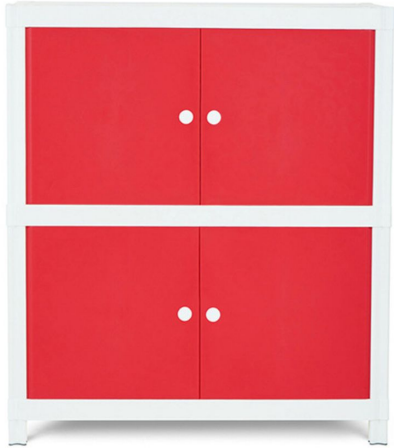

PHOENIX

Phoenix FLO S PACK 02 CHILLI (PX-FL-PACK02-CH)

Model No: PX-FL-PACK02-CH

Price:

Rs. 19,299

Warranty:

0 (s) manufacturer warranty.

Delivery:

Specifications:

- :Type: Cupboard
- :Ideal/Suitable For: Home
- :Country Of Origin: Sri Lanka
- :Dimensions: (LxWxH) : 770x430x880 mm
- :Colors: CHILLI
- :Weight: 13.5kg

Date: 2025-03-12 17:12