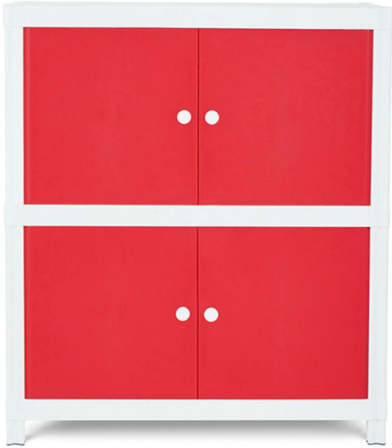

## Phoenix FLO S PACK 02 CHILLI (PX-FL-PACK02-CH)

Model No: PX-FL-PACK02-CH

## **Specifications:**

---

- :Type: Cupboard
- :Ideal/Suitable For: Home
- :Country Of Origin: Sri Lanka
- :Dimensions: (LxWxH) : 770x430x880 mm
- :Colors: CHILLI
- :Weight: 13.5kg

Date: 2025-04-26 22:05