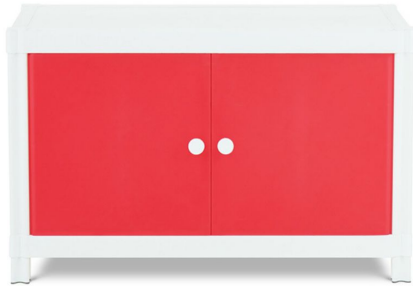

## Phoenix FLO S PACK 01 CHILLI (PX-FL-PACK01-CH)

Model No: PX-FL-PACK01-CH

## **Specifications:**

---

- :Type: Cupboard
- :Ideal/Suitable For: Home
- :Country Of Origin: Sri Lanka
- :Dimensions: (LxWxH) : 770x430x490 mm
- :Colors: CHILLI
- :Weight: 8.5kg

Date: 2025-03-12 16:35