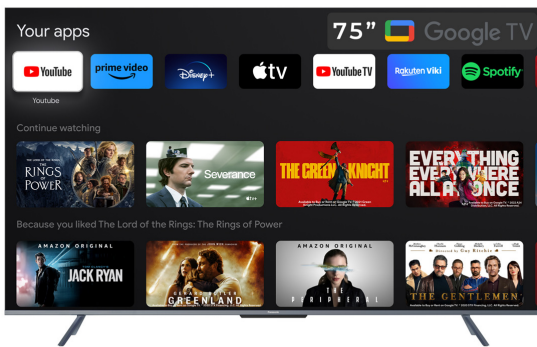

Panasonic 75" Google TV - 4K HRD TV (TH-75MX740N)

Model No: PN-TH-75MX740N

75"

Price:

Rs. 614,999

Warranty:

3 Years(s) manufacturer warranty.
3 Year Manufacturer Warranty.

Delivery:

Specifications:

- Type: Google TV - 4K HRD TV
- Screen Size: 75"
- Display Type: LED
- Display Resolution: 3840×2160 / Accuvision Display
- Viewing Angle: Wide Viewing Angle
- Brightness: HDR 10
- Color: 4K Colour Engine
- Noise Reduction: Yes
- Design - Info: Bezel less Design
- Design - Frame Colour: Black
- Design - Stand Design: Chromecast Built-in & Air Screen
- Picture (Processing) - Colour Enhancement: HEXA Chroma Drive
- Picture (Processing) - Picture Modes: Dynamic Backlight Switch
- Picture (Processing) - HDR (High Dynamic Range) Compatibility: HDR10
- Picture (Processing) - Picture Processor: 4K Color Engine
- Sound (Speakers / Amplifier) - Speaker Type: Box 6? 12W
- Sound (Speakers / Amplifier) - Audio Power Output: 20W
- Sound (Processing) - Sound Modes: Sport/Standard/Movie/Music/News
- Sound (Processing) - Dolby Audio Format Support: Dolby Audio
- Sound (Processing) - DTS Audio Format Support: Dts Studio Sound
- Software - Voice Search: Built-in Google Assistant (Voice Control)
- Software - Text Input Language: English
- Software - Operating System: Android OS (Ver. 11)
- Software - Internet Browser: Yes
- Software - App Store: Netflix, Amazon Prime, Youtube
- On-Board Storage: 16GB Internal Memory
- Bluetooth: 2 way BT
- Wifi: 802.11b/g/n 2.4G 2T2R
- Playable Formats (Data): MPEG1/2/MPEG4/AC3/EAC3/AAC/WMA/FLAC
- Convenience Features: Google Voice Assistant / Alexa Voice Assistant