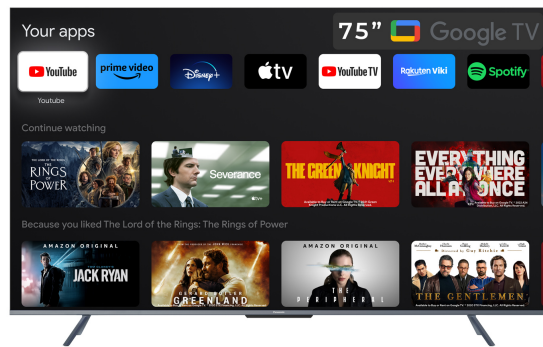

Panasonic 75" Google TV - 4K HRD TV (TH-75MX740N)

Model No: PN-TH-75MX740N

75"

Price:

Rs. 614,999

Warranty:

3 Years(s) manufacturer warranty.
3 Year Manufacturer Warranty.

Delivery:

Specifications:

- Type: Google TV - 4K HRD TV
- Screen Size: 75"
- Display Type: LED
- Display Resolution: 3840×2160 / Accuvision Display
- Viewing Angle: Wide Viewing Angle
- Brightness: HDR 10
- Color: 4K Colour Engine
- Noise Reduction: Yes
- Design - Info: Bezel less Design
- Design - Frame Colour: Black
- Design - Stand Design: Chromecast Built-in & Air Screen
- Picture (Processing) - Colour Enhancement: HEXA Chroma Drive
- Picture (Processing) - Picture Modes: Dynamic Backlight Switch
- Picture (Processing) - HDR (High Dynamic Range) Compatibility: HDR10
- Picture (Processing) - Picture Processor: 4K Color Engine
- Sound (Speakers / Amplifier) - Speaker Type: Box 6? 12W
- Sound (Speakers / Amplifier) - Audio Power Output: 20W
- Sound (Processing) - Sound Modes: Sport/Standard/Movie/Music/News
- Sound (Processing) - Dolby Audio Format Support: Dolby Audio
- Sound (Processing) - DTS Audio Format Support: Dts Studio Sound
- Software - Voice Search: Built-in Google Assistant (Voice Control)
- Software - Text Input Language: English
- Software - Operating System: Android OS (Ver. 11)
- Software - Internet Browser: Yes
- Software - App Store: Netflix, Amazon Prime, Youtube
- On-Board Storage: 16GB Internal Memory
- Bluetooth: 2 way BT
- Wifi: 802.11b/g/n 2.4G 2T2R
- Playable Formats (Data): MPEG1/2/MPEG4/AC3/EAC3/AAC/WMA/FLAC
- Convenience Features: Google Voice Assistant / Alexa Voice Assistant