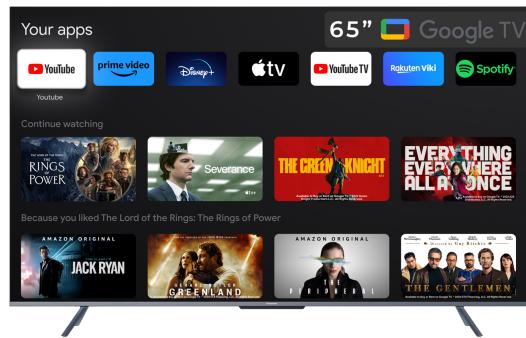

Panasonic 65" Google TV - 4K HRD TV (TH-65MX740N)

Model No: PN-TH-65MX740N

65"

Price:

Rs. 424,999

Warranty:

---

3 Years(s) manufacturer warranty.
3 Year Manufacturer Warranty.