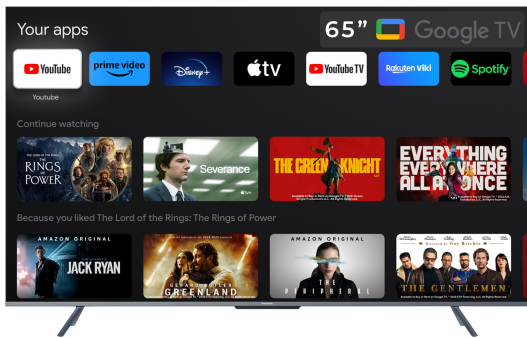

Panasonic 65" Google TV - 4K HRD TV (TH-65MX740N)

Model No: PN-TH-65MX740N

Price:

Rs. 424,999

Warranty:

---

3 Years(s) manufacturer warranty.
3 Year Manufacturer Warranty.