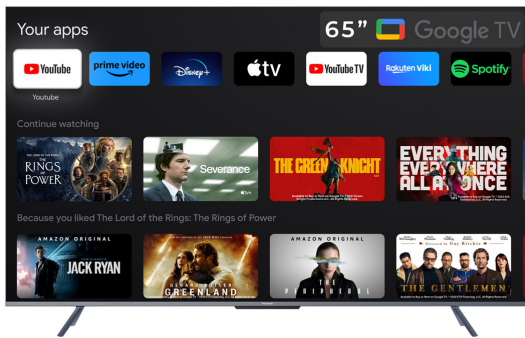

Panasonic 65" Google TV - 4K HRD TV (TH-65MX740N)

Model No: PN-TH-65MX740N

65"

Price:

Rs. 424,999

Warranty:

---

3 Years(s) manufacturer warranty.
3 Year Manufacturer Warranty.