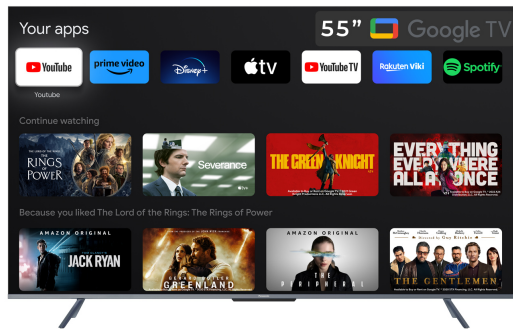

Panasonic 55" Google TV - 4K HDR TV (TH-55MX740N)

Model No: PN-TH-55MX740N

55"

Price:

Rs. 304,999

Warranty:

---

3 Years(s) manufacturer warranty.
3 Year Manufacturer Warranty.