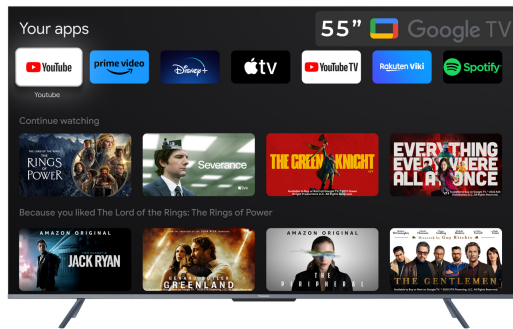

Panasonic 55" Google TV - 4K HRD TV (TH-55MX740N)

Model No: PN-TH-55MX740N

55"

Price:

Rs. 304,999

Warranty:

---

3 Years(s) manufacturer warranty.
3 Year Manufacturer Warranty.