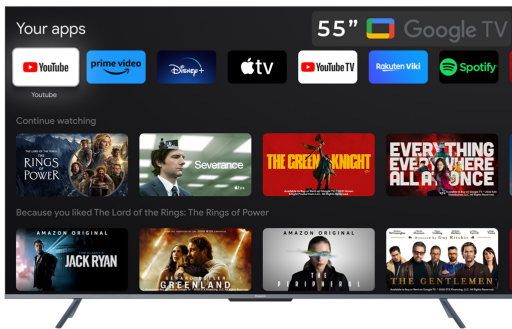

Panasonic 55" Google TV - 4K HRD TV (TH-55MX740N)

Model No: PN-TH-55MX740N

55"

Price:

Rs. 304,999

Warranty:

---

3 Years(s) manufacturer warranty.
3 Year Manufacturer Warranty.