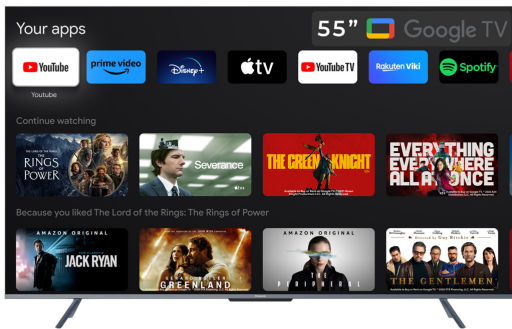

Panasonic 55" Google TV - 4K HDR TV (TH-55MX740N)

Model No: PN-TH-55MX740N

55"

Price:

Rs. 304,999

Warranty:

---

3 Years(s) manufacturer warranty.
3 Year Manufacturer Warranty.