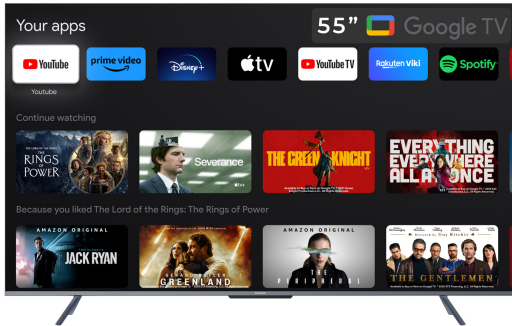

Panasonic 55" Google TV - 4K HRD TV (TH-55MX740N)

Model No: PN-TH-55MX740N

Price:

Rs. 304,999

Warranty:

---

3 Years(s) manufacturer warranty.
3 Year Manufacturer Warranty.