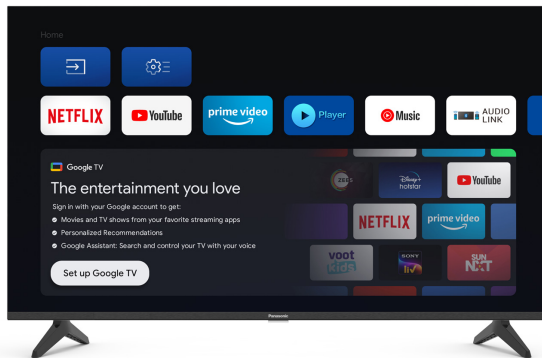

Panasonic 43" 2K HDR Google TV (TH-43MS670N)

Model No: PN-TH-43MS670N

43"

Price:

Rs. 164,999

Warranty:

3 Years(s) manufacturer warranty.
3 Year Manufacturer Warranty.

Delivery:

Specifications:

- Type: Google TV 2K HRD TV
- Screen Size: 43"
- Display Type: LED
- Display Resolution: Full HD/1920 x 1080
- Brightness: Vivid Digital Pro
- Color: Black
- Backlight Type: Adaptive Backlight Dimming
- Noise Reduction: Yes
- Design - Info: Bezel less Design
- Design - Frame Colour: Black
- Design - Stand Design: •“LESS IS PERFECT” Design Concept
- Picture (Processing) - Picture Modes: Dynamic/Normal/Cinema/True Cinema/Sport/Game
- Picture (Processing) - HDR (High Dynamic Range) Compatibility: 2K HDR
- Picture (Processing) - Picture Processor: Vivid Digital Pro
- Sound (Speakers / Amplifier) - Speaker Type: Box 6? 12W
- Sound (Speakers / Amplifier) - Audio Power Output: 20W
- Sound (Processing) - Sound Modes: Standard/Sport/Movie/Music
- Sound (Processing) - Dolby Audio Format Dupport: Dolby Digital Plus
- Sound (Processing) - DTS Audio Format Support: Dolby Digital Plus
- Software - Text Input Language: English
- Software - Operating System: Android TV 'P' - 9.0
- Software - Internet Browser: Yes
- Software - App Store: Netflix, Amazon Prime, Youtube, Browser
- On-Board Storage: 16GB Internal Memory
- Bluetooth: 2 way BT
- Wifi: 802.11 b/g/n 2.4G 2T2R, Build-in
- Playable Formats (Data): MPEG1/2/MPEG4/AC3/EAC3/AAC/WMA/FLAC
- Inputs: RF IN / DTV IN / AV1 IN / HDMI / USB / Headphone out
- Memory Card / USB Support: USB 2.0
- Remote Control: YES