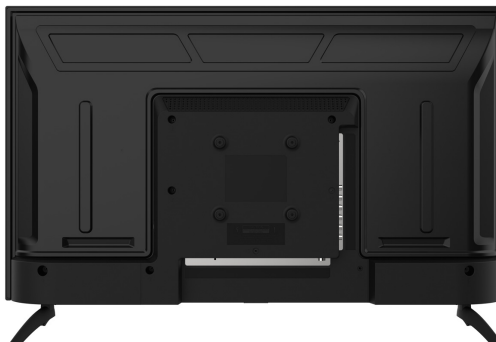

Panasonic 32" HD Television (TH-32M402N)

Model No: PN-TH-32M402N

Price:

Rs. 69,999

Warranty:

3 Years(s) manufacturer warranty.
3 Year Manufacturer Warranty.

Delivery:

Delivery - Standard 3 To 5 Working Days.

Specifications:

- Type: HD LED TV
- Screen Size: 32"
- Display Type: LED
- Display Resolution: 1366 X 768
- Viewing Angle: R/L 178 (Min.), U/D 178 (Min.)
- Brightness: 260nits (Typ)
- Noise Reduction: Yes
- Design - Frame Colour: Black
- Design - Stand Design: Glossy Black Slim Design
- Picture (Processing) - Picture Modes: Standard,Dynamic,Movie,Sport,Personal
- Picture (Processing) - HDR (High Dynamic Range) Compatibility: 2K HDR
- Picture (Processing) - Picture Processor: Vivid Digital Pro
- Sound (Speakers / Amplifier) - Speaker Type: 16W Speaker / Dolby Audio
- Sound (Speakers / Amplifier) - Audio Power Output: 16W
- Sound (Processing) - Sound Modes: Standard/Sport/Movie/Music
- Sound (Processing) - Dolby Audio Format Dupport: Dolby Digital Plus
- Sound (Processing) - DTS Audio Format Support: Dolby Digital Plus
- Software - Text Input Language: English
- Inputs: HDMI : 2 / PC AUDIO : 1 / RF : 1 / Y IN + PB + PR : 1 / AV IN + AV L IN + AV R IN : 1 / USB : 1
- Memory Card / USB Support: USB 2.0
- Remote Control: Yes
- Built-In Tuner - TV System (Analog): RF System ATV
- Dimensions: Without Stand 728.8 * 74.3 * 428.9mm / Set Thickness : 74.3mm / Bezel : Top/Left/Right 12mm, Bottom 17.8mm