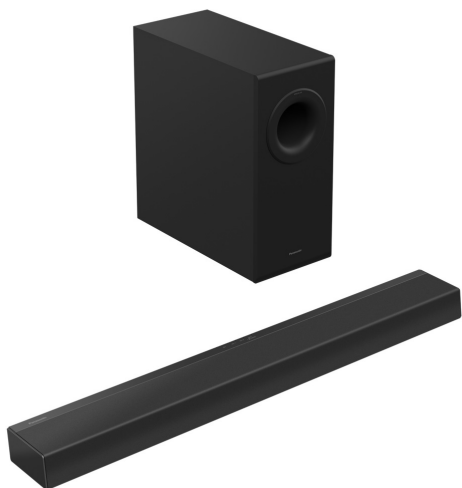

Panasonic SC-HTB490 Slim Soundbar With Wireless Subwoofer, Powerful Bass

Model No: PN-SC-HTB490EBK

Price:

Rs. 154,999

Warranty:

1 Years(s) manufacturer warranty.
1 Year Manufacturer Warranty.

Delivery:

Delivery - Standard 3 To 5 Working Days.

Specifications:

- :Type: Soundbar
- :Power Output: 320W Total Output Power
- :Speaker System: 2.1 ch, 1 Way, 1 Speaker System (Bass Reflex), Front Speaker (Left / Right): 80 W + 80 W (1 kHz, 4 ?), Subwoofer: 160 W (100 Hz, 3 ?)
- :Sound Features: Five Dedicated Sound Modes — Standard, Cinema, Sports, Music, And News—Optimise Your Sound
- :Sound Entertainments: Wireless Subwoofer: 5 Subwoofer Level Adjustments
- :Bass Boost: Bass Reflex Port, Powerful Bass
- :Bluetooth: Bluetooth® Ver 4.2
- :Speaker / Woofer Specifications: Front Speaker (Left / Right): 1 Way, 1 Speaker System, Full Range 4.5 x 12 cm, Cone type x 2 Pcs, Bass Reflex Port | Subwoofer: 1 Way, 1 Speaker System, Woofer 16cm, Cone Type x 1pc, Bass Reflex Port, Wireless Subwoofer Delivers 160W Of Output
- :Inputs: Audio Optical Input x 1, USB Port x 1
- :Outputs: HDMI x 1 (ARC)
- :Remote Control: Yes
- :Power Consumption: Power Consumption - Main Unit - Normal Use: 24 W, Power Consumption - Standby Off 0.5 W | Power Consumption - Subwoofer - Normal Use: 22 W, Power Consumption - Standby Off 0.5 W
- :Power Source / Voltage: AC 220 - 240 V, 50/60 Hz
- :Dimensions: 800 (W) X 56 (H) X 101 (D)mm
- :Weight: 1.9kg
- :Colors: Black
- :Other Information: Virtual Surround, DTS Digital Surround, Wall Mountable