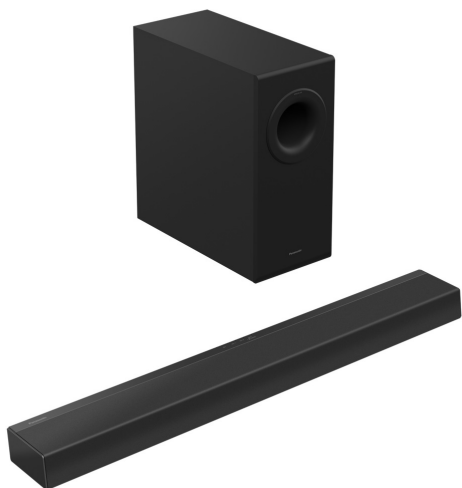

Panasonic SC-HTB490 Slim Soundbar With Wireless Subwoofer, Powerful Bass

Model No: PN-SC-HTB490EBK

Price:

Rs. 154,999

Warranty:

1 Years(s) manufacturer warranty.
1 Year Manufacturer Warranty.

Delivery:

Delivery - Standard 3 To 5 Working Days.

Specifications:

- :Name: Panasonic SC-HTB490 Slim Soundbar With Wireless Subwoofer, Powerful Bass
- :Warranty: 1 Year Warranty
- :Type: Soundbar
- :Power Output: 320W Total Output Power
- :Speaker System: 2.1 ch, 1 Way, 1 Speaker System (Bass Reflex), Front Speaker (Left / Right): 80 W + 80 W (1 kHz, 4 ?), Subwoofer: 160 W (100 Hz, 3 ?)
- :Sound Features: Five Dedicated Sound Modes — Standard, Cinema, Sports, Music, And News—Optimise Your Sound
- :Sound Entertainments: Wireless Subwoofer: 5 Subwoofer Level Adjustments
- :Bass Boost: Bass Reflex Port, Powerful Bass
- :Bluetooth: Bluetooth® Ver 4.2
- :Speaker / Woofer Specifications: Front Speaker (Left / Right): 1 Way, 1 Speaker System, Full Range 4.5 x 12 cm, Cone type x 2 Pcs, Bass Reflex Port | Subwoofer: 1 Way, 1 Speaker System, Woofer 16cm, Cone Type x 1pc, Bass Reflex Port, Wireless Subwoofer Delivers 160W Of Output
- :Inputs: Audio Optical Input x 1, USB Port x 1
- :Outputs: HDMI x 1 (ARC)
- :Remote Control: Yes
- :Power Consumption: Power Consumption - Main Unit - Normal Use: 24 W, Power Consumption - Standby Off 0.5 W | Power Consumption - Subwoofer - Normal Use: 22 W, Power Consumption - Standby Off 0.5 W
- :Power Source / Voltage: AC 220 - 240 V, 50/60 Hz
- :Dimensions: 800 (W) X 56 (H) X 101 (D)mm
- :Weight: 1.9kg
- :Colors: Black
- :Other Information: Virtual Surround, DTS Digital Surround, Wall Mountable