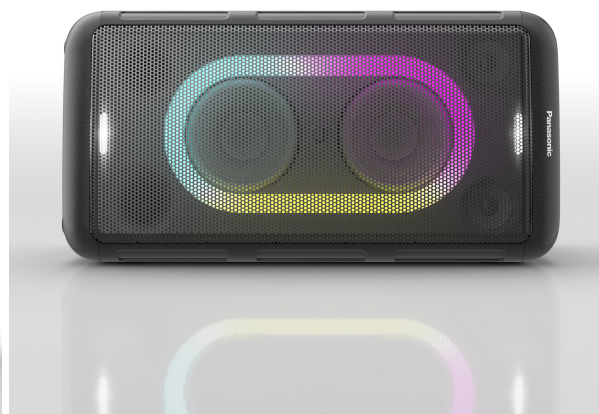

Panasonic Portable Party Speaker BMAX10E-K

Model No: PN-SC-BMAX10E-K

Price:

Rs. 134,999

Warranty:

1 Year(s) manufacturer warranty.
1 Year Manufacturer Warranty.

Delivery:

Delivery - Standard 3 To 5 Working Days.

Specifications:

- :Type: Portable Bluetooth Karaoke Speaker
- :Power Output: 150W Party Power (150W AC/50W Battery)
- :Speaker System: Wireless
- :Bass Boost: Yes
- :Display / Panel: Yes
- :Bluetooth: Bluetooth
- :NFC: No
- :Wifi: No
- :Ethernet: No
- :Tuner: No
- :Lighting Effects: 7 Bright Colours With 12 Different Lighting Patterns
- :Karaoke: Yes
- :Equalizer: Yes
- :Speaker / Woofer Specifications: Powerful 14cm Woofers – With 5.7 cm x 2 Tweeters & Dedicated Bass Ports
- :Convenience Features: Flash Light
- :Inputs: Bluetooth, AUX In, USB-A, Optical In, Guitar/MIC Input: 1
- :Memory Card / USB Support: USB
- :Play Time: 15 Hours
- :Charging Time: 4 Hours
- :Battery: Li-ion 4 cell, 7.2V, cap : 4950mAh
- :Power Consumption: Normal - 65W/ Low Power Mode 0.5W / Bluetooth Low Power Mode 2.0W
- :Power Source / Voltage: AC 110 - 240 V, 50H/60Hz
- :Dimensions: 280 x 550 x 310 mm
- :Weight: 9.3kg
- :Colors: Black
- :Other Information: 1 Wireless Mics Included