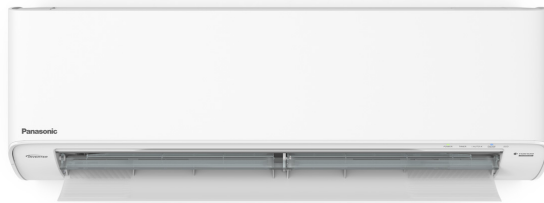

Panasonic Inverter Air Conditioner 24000BTU (PN-CS-U24XKH)

Model No: PN-CS-U24XKH

Price:

Rs. 549,999

Warranty:

1 year(s) manufacturer warranty.

1 Year Comprehensive Warranty. 10 Years Warranty On Compressor. (Elegible Upon Signing The Service Agreement From 2nd Year Onwards.)

Specifications:

- Type: Wall Mounted - Inverter
- Refrigerant: R32
- Condenser: BlueFin, Copper
- Compressor - Brand: Rotary Twin
- Rated Cooling Capacity (BTU/Hr): 22,500(3,820-24,500)Btu/hr
- Rated Cooling Capacity (W): 6.60(1.12-7.18)
- Rated Power Input (W): 1,840(310-2,050)
- Rated EER: 12.23(12.32-11.95)Btu/hW
- Current Rated (Cooling) (Amps): 8.3
- Sound / Noise Level (ODU): 52
- Sound Level (IDU) (Cooling / Heating): 45/34/28
- Suction Line Diameter: 9.52mm(3/8in)
- Liquid Line Diameter: 6.35mm(1/4in)
- Sleep Mode: Yes
- Turbo: Yes
- Swing: Yes
- Power Save Modes: ECO Mode with AI
- Remote Control: Yes
- Dimension (IDU) (W X H X D): 1,040*295*244
- Dimension (ODU) (W X H X D): 824*619*299
- Net Weight (IDU): 12(26)kg(lb)
- Net Weight (ODU): 31(68)kg(lb)
- Other Information / Features: nanoe X facility which Inhibits Bacteria & Viruses / iAuto-X, Humidity Sensor, Eco Mode with A.I, Inverter Control, Sleep Mode, Quiet mode, Soft Dry Operation Mode, Personal Airflow Creation
- Country Of Origin/Manufacturer: Malaysia