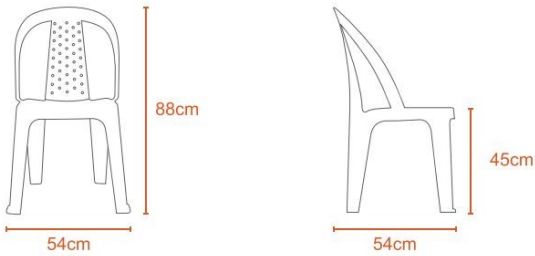

## Hola Chair - Moon Color (PF-HOLA-MN-S)

Model No: PF-HOLA-MN-S

2.1Kg

Polypropylene

## **Specifications:**

---

- :Type: Plastic Chairs
- :Upholstery: Plastic
- :Material: Plastic
- :Legs Material: Plastic
- :Care Instructions: Wipe Clean Using A Damp Cloth And A Mild Cleaner Wipe Dry With A Clean Cloth
- :Country Of Origin: Sri Lanka
- :Dimensions: H88 L54 W54 cm
- :Colors: Moon Color
- :Weight: 2.1 Kg