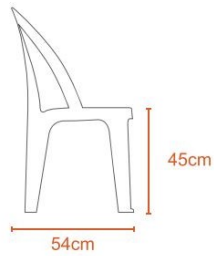

Hola Chair - Coffee Color (PF-HOLA-CF-S)

Model No: PF-HOLA-CF-S

2.1Kg

Polypropylene

Price:

Rs. 3,399

Warranty:

2 Years(s) manufacturer warranty.

Specifications:

- :Type: Plastic Chairs
- :Upholstery: Plastic
- :Material: Plastic
- :Legs Material: Plastic
- :Care Instructions: Wipe Clean Using A Damp Cloth And A Mild Cleaner Wipe Dry With A Clean Cloth
- :Country Of Origin: Sri Lanka
- :Dimensions: H88 L54 W54 cm
- :Colors: Coffee Color
- :Weight: 2.1 Kg