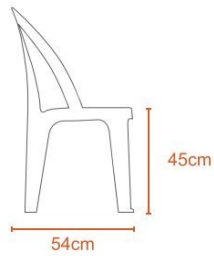

## Hola Chair - Coffee Color (PF-HOLA-CF-S)

Model No: PF-HOLA-CF-S

2.1Kg

Polypropylene

## **Specifications:**

---

- :Type: Plastic Chairs
- :Upholstery: Plastic
- :Material: Plastic
- :Legs Material: Plastic
- :Care Instructions: Wipe Clean Using A Damp Cloth And A Mild Cleaner Wipe Dry With A Clean Cloth
- :Country Of Origin: Sri Lanka
- :Dimensions: H88 L54 W54 cm
- :Colors: Coffee Color
- :Weight: 2.1 Kg