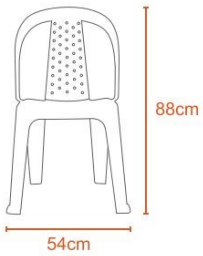

Hola Chair - Coffee Color (PF-HOLA-CF-S)

Model No: PF-HOLA-CF-S

2.1Kg

Polypropylene

Price:

Rs. 3,399

Warranty:

2 Years(s) manufacturer warranty.

Specifications:

- :Type: Plastic Chairs
- :Upholstery: Plastic
- :Material: Plastic
- :Legs Material: Plastic
- :Care Instructions: Wipe Clean Using A Damp Cloth And A Mild Cleaner Wipe Dry With A Clean Cloth
- :Country Of Origin: Sri Lanka
- :Dimensions: H88 L54 W54 cm
- :Colors: Coffee Color
- :Weight: 2.1 Kg