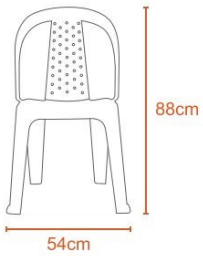

## Hola Chair - Coffee Color (PF-HOLA-CF-S)

Model No: PF-HOLA-CF-S

2.1Kg

Polypropylene

## **Specifications:**

---

- :Type: Plastic Chairs
- :Upholstery: Plastic
- :Material: Plastic
- :Legs Material: Plastic
- :Care Instructions: Wipe Clean Using A Damp Cloth And A Mild Cleaner Wipe Dry With A Clean Cloth
- :Country Of Origin: Sri Lanka
- :Dimensions: H88 L54 W54 cm
- :Colors: Coffee Color
- :Weight: 2.1 Kg