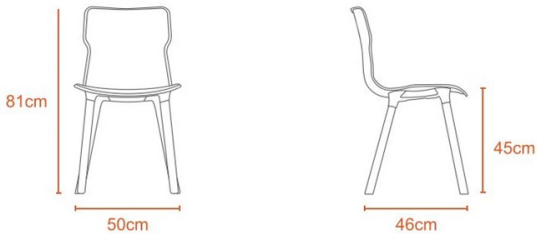

Duo Wood Chair - Stone Color (PF-DUO-WOOD-ST-S)

Model No: PF-DUO-WOOD-ST-S

4.5Kg

Seat - Polypropylene
Base - Nylon
Legs - Wooden

Price:

Rs. 14,299

Warranty:

2 Years(s) manufacturer warranty.

Specifications:

- :Type: Plastic Chairs
- :Upholstery: Plastic
- :Frame Material: Wooden
- :Legs Material: Wooden
- :Care Instructions: Wipe Clean Using A Damp Cloth And A Mild Cleaner Wipe Dry With A Clean Cloth
- :Country Of Origin: Sri Lanka
- :Dimensions: H81 L50 W46 cm
- :Colors: Stone Color
- :Weight: 4.5 Kg