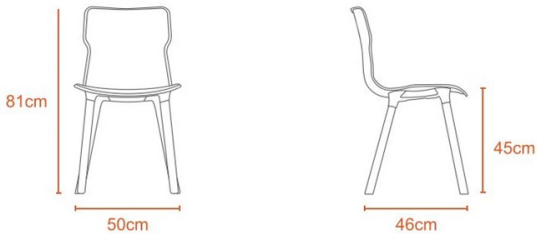

## Duo Wood Chair - Ruby Color (PF-DUO-WOOD-RB-S)

Model No: PF-DUO-WOOD-RB-S

4.5Kg

Seat - Polypropylene  
Base - Nylon  
Legs - Wooden

## **Specifications:**

---

- :Type: Plastic Chairs
- :Upholstery: Plastic
- :Frame Material: Wooden
- :Legs Material: Wooden
- :Care Instructions: Wipe Clean Using A Damp Cloth And A Mild Cleaner Wipe Dry With A Clean Cloth
- :Country Of Origin: Sri Lanka
- :Dimensions: H81 L50 W46 cm
- :Colors: Ruby Color
- :Weight: 4.5 Kg