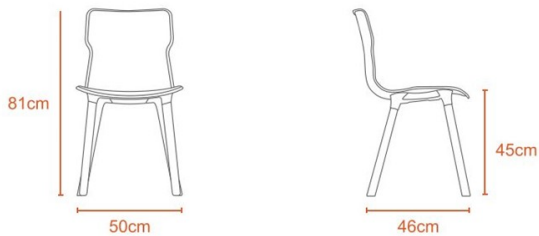

PHOENIX

PHOENIX Duo Wood Chair - Ruby Color (PF-DUO-WOOD-RB-S)

Model No: PF-DUO-WOOD-RB-S

4.5Kg

Seat - Polypropylene
Base - Nylon
Legs - Wooden

Price:

Rs. 14,299

Warranty:

Specifications:

- Type: Plastic Chairs
- Upholstery: Plastic
- Frame Material: Wooden
- Legs Material: Wooden
- Care Instructions: Wipe Clean Using A Damp Cloth And A Mild Cleaner Wipe Dry With A Clean Cloth
- Country Of Origin: Sri Lanka
- Dimensions: H81 L50 W46 cm
- Colors: Ruby Color
- Weight: 4.5 Kg