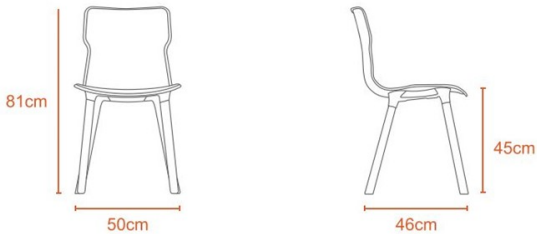

## PHOENIX Duo Wood Chair - Pepper-Mint Color (PF-DUO-WOOD-PM-S)

Model No: PF-DUO-WOOD-PM-S

4.5Kg

Seat - Polypropylene  
Base - Nylon  
Legs - Wooden

## **Specifications:**

---

- Type: Plastic Chairs
- Upholstery: Plastic
- Frame Material: Wooden
- Legs Material: Wooden
- Care Instructions: Wipe Clean Using A Damp Cloth And A Mild Cleaner Wipe Dry With A Clean Cloth
- Country Of Origin: Sri Lanka
- Dimensions: H81 L50 W46 cm
- Colors: Pepper-Mint Color
- Weight: 4.5 Kg