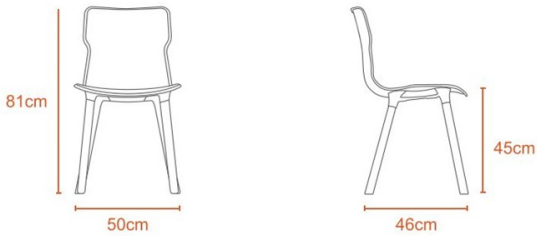

Duo Wood Chair - Pepper-Mint Color (PF-DUO-WOOD-PM-S)

Model No: PF-DUO-WOOD-PM-S

4.5Kg

Seat - Polypropylene
Base - Nylon
Legs - Wooden

Price:

Rs. 14,299

Warranty:

2 Years(s) manufacturer warranty.

Specifications:

- :Type: Plastic Chairs
- :Upholstery: Plastic
- :Frame Material: Wooden
- :Legs Material: Wooden
- :Care Instructions: Wipe Clean Using A Damp Cloth And A Mild Cleaner Wipe Dry With A Clean Cloth
- :Country Of Origin: Sri Lanka
- :Dimensions: H81 L50 W46 cm
- :Colors: Pepper-Mint Color
- :Weight: 4.5 Kg