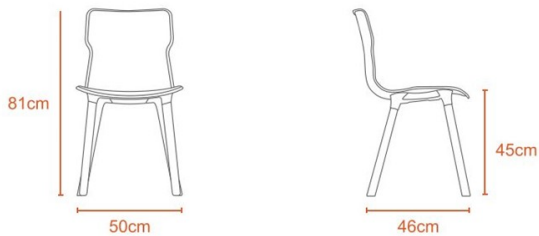

PHOENIX

PHOENIX Duo Wood Chair - Carrara Color (PF-DUO-WOOD-CR-S)

Model No: PF-DUO-WOOD-CR-S

4.5Kg

Seat - Polypropylene
Base - Nylon
Legs - Wooden

Price:

Rs. 14,299

Warranty:

Specifications:

- Type: Plastic Chairs
- Upholstery: Plastic
- Frame Material: Wooden
- Legs Material: Wooden
- Care Instructions: Wipe Clean Using A Damp Cloth And A Mild Cleaner Wipe Dry With A Clean Cloth
- Country Of Origin: Sri Lanka
- Dimensions: H81 L50 W46 cm
- Colors: Carrara Color
- Weight: 4.5 Kg