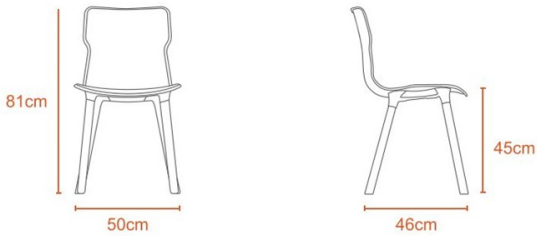

Duo Wood Chair - Carrara Color (PF-DUO-WOOD-CR-S)

Model No: PF-DUO-WOOD-CR-S

4.5Kg

Seat - Polypropylene
Base - Nylon
Legs - Wooden

Price:

Rs. 14,299

Warranty:

2 Years(s) manufacturer warranty.

Specifications:

- :Type: Plastic Chairs
- :Upholstery: Plastic
- :Frame Material: Wooden
- :Legs Material: Wooden
- :Care Instructions: Wipe Clean Using A Damp Cloth And A Mild Cleaner Wipe Dry With A Clean Cloth
- :Country Of Origin: Sri Lanka
- :Dimensions: H81 L50 W46 cm
- :Colors: Carrara Color
- :Weight: 4.5 Kg