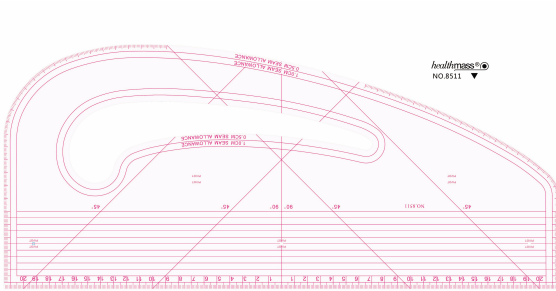

## Singer Pattern Master Ruler No. 8511 (PATTERN-MASTER-RULER)

Model No: PATTERN-MASTER-RULER