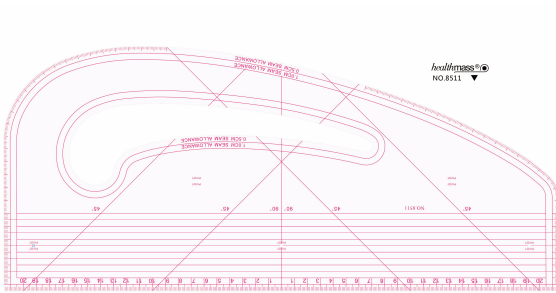

SINGER®

Singer Pattern Master Ruler No. 8511 (PATTERN-MASTER-RULER)

Model No: PATTERN-MASTER-RULER

Price:

Rs. 700

Warranty:

0 (s) manufacturer warranty.

No Warranty

Delivery:

Delivery - Standard 3 To 5 Working Days.

- Delivery Within 3 Working Days For Colombo And Suburbs, 5 Working Days For Other Locations.
- For Any Invoice Up To Rs.9,999, A Delivery Rate Of Rs.500 Will Be Charged.
- For Any Invoice From Rs.10,000 To 19,999, A Delivery Rate Of Rs.700 Will Be Charged.
- For Any Invoice From Rs.20,000 To 49,999, A Delivery Rate Of Rs.900 Will Be Charged.
- For Any Invoice From Rs.50,000 To 99,999, A Delivery Rate Of Rs.1200 Will Be Charged.
- For Any Invoice From Rs.100,000 To 149,999, A Delivery Rate Of Rs.1500 Will Be Charged.
- For Any Invoice From Rs.150,000 And Above, A Delivery Rate Of Rs.2000 Will Be Charged.