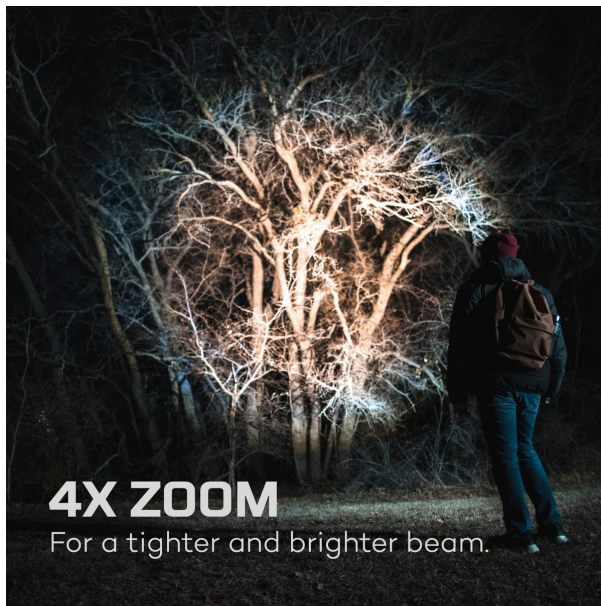

4X ZOOM
For a tighter and brighter beam.