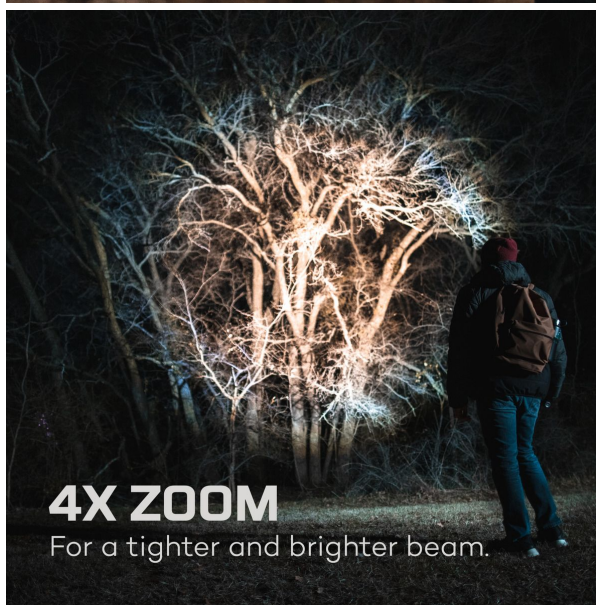

## NEBO Flashlight Franklin Twist RC

Model No: NEB-WLT-0024-G

**400 LUMENS**

Brilliant white light.

**360° LANTERN**

Full area coverage.

**4X ZOOM**

For a tighter and brighter beam.