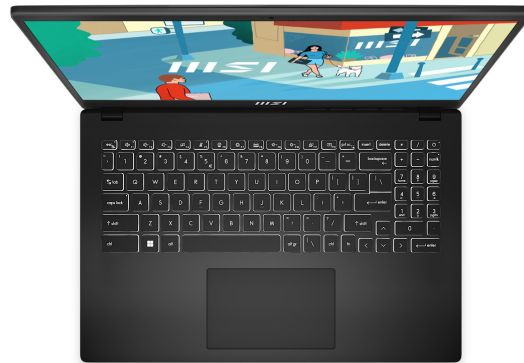

MSI Modern 15 B13M - i5 13th Gen, 16GB RAM, 512GB Storage (Black)

Model No: MSI-MOD15-B13M-I5-BLK

Price:

Rs. 269,999

Warranty:

---

2 Years(s) manufacturer warranty.

2 Year Warranty (System) 1 Year Warranty (Battery + Adapter)