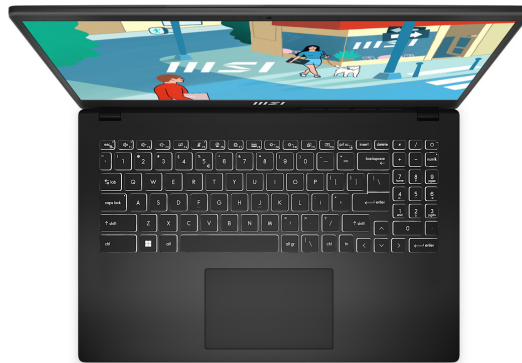

MSI Modern 15 B13M - i5 13th Gen, 16GB RAM, 512GB Storage (Black)

Model No: MSI-MOD15-B13M-I5-BLK

Price:

Rs. 279,999

Warranty:

2 Years(s) manufacturer warranty.

2 Year Warranty (System) 1 Year Warranty (Battery + Adapter)