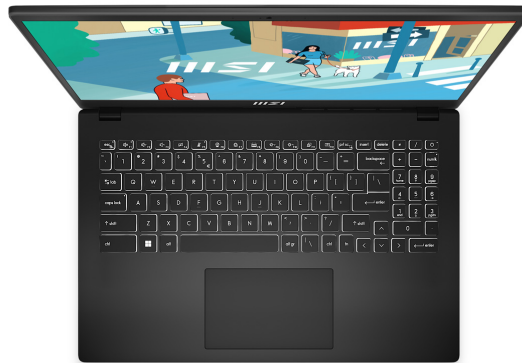

MSI Modern 15 B13M - i5 13th Gen, 16GB RAM, 512GB Storage (Black)

Model No: MSI-MOD15-B13M-I5-BLK

Price:

Rs. 269,999

Warranty:

---

2 Years(s) manufacturer warranty.

2 Year Warranty (System) 1 Year Warranty (Battery + Adapter)